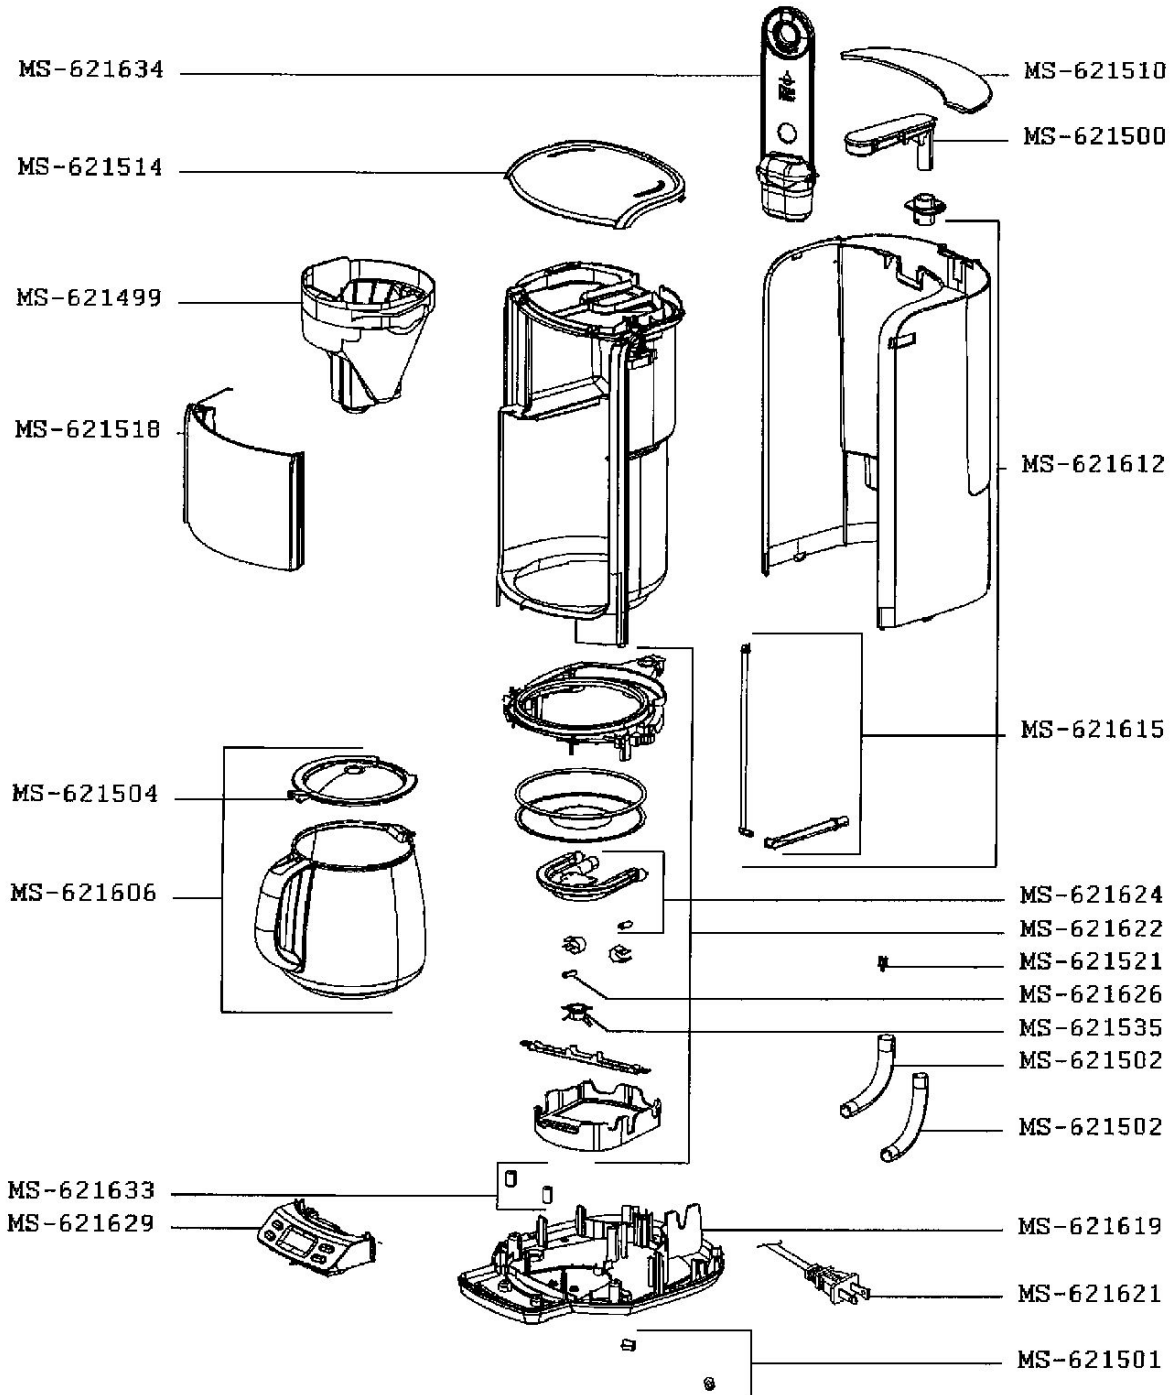

KRUPS COFFEE MAKER PROAROMA

FME214/1P1

CREATION	2/13/2007	PAGE	COUNTRY	FAMILY
EDIT	10/26/2007	1/1	US	II