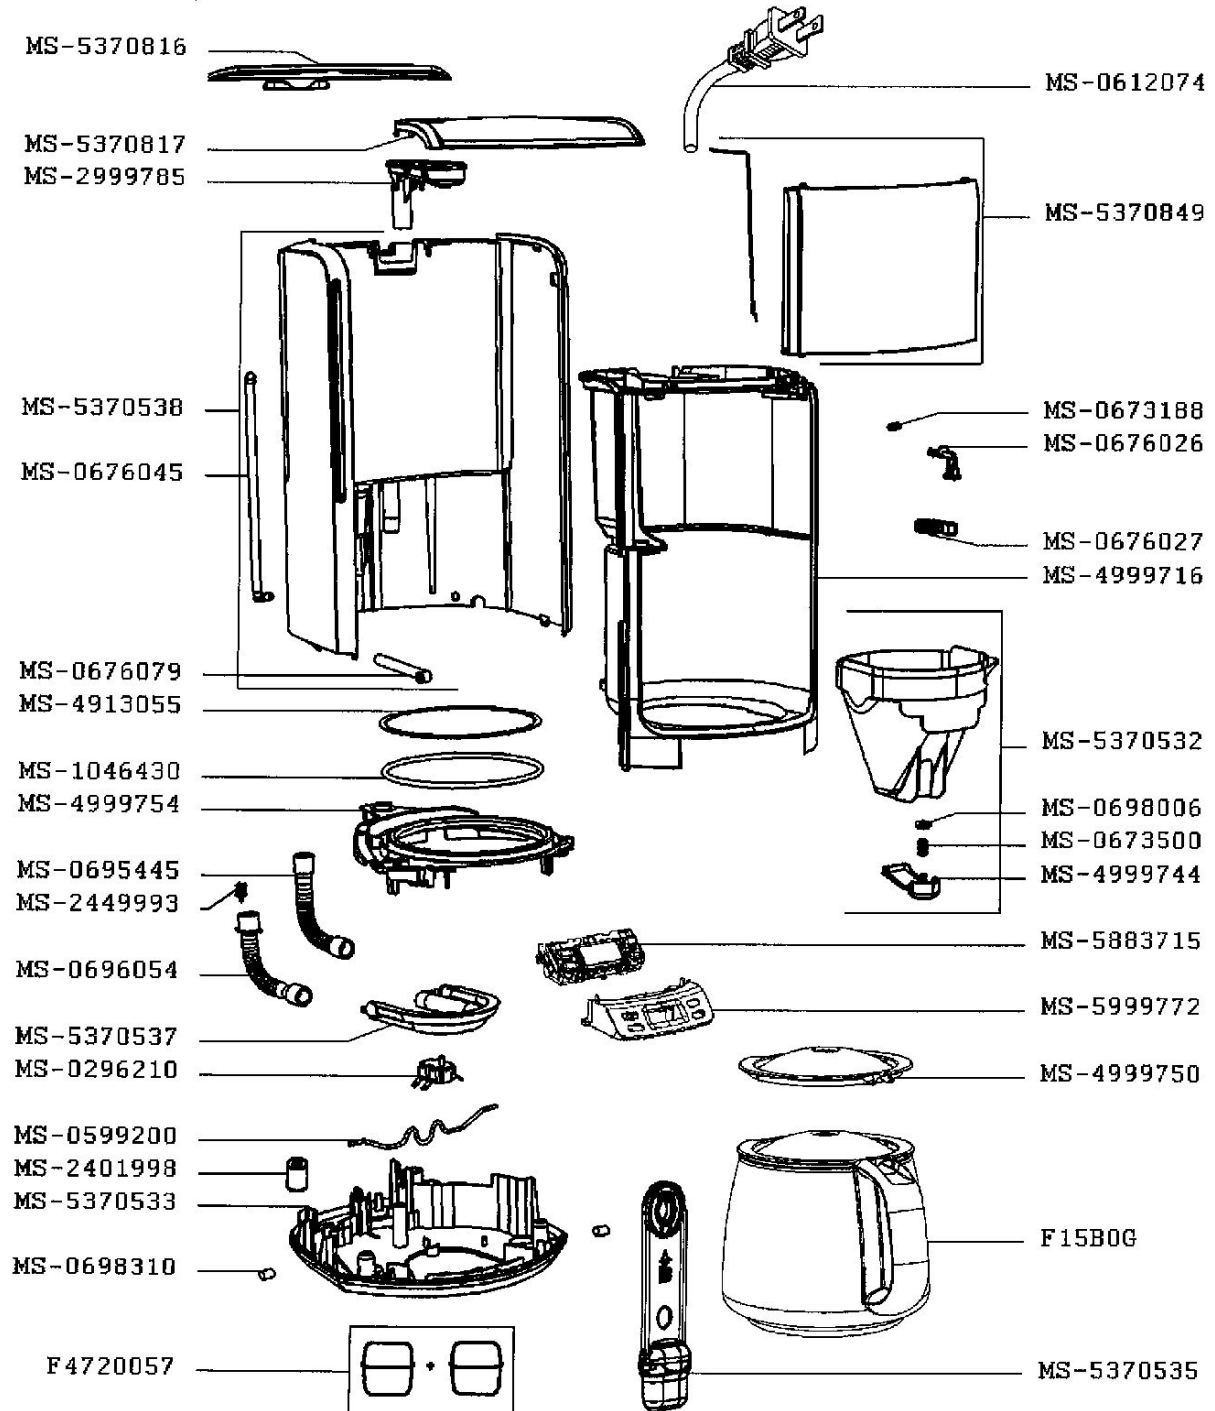

KRUPS COFFEE MAKER PROAROMA 12 TIME

FME214(0)

CREATION	11/1/2004	PAGE	COUNTRY	FAMILY
EDIT	5/27/2005	1/1	US	II