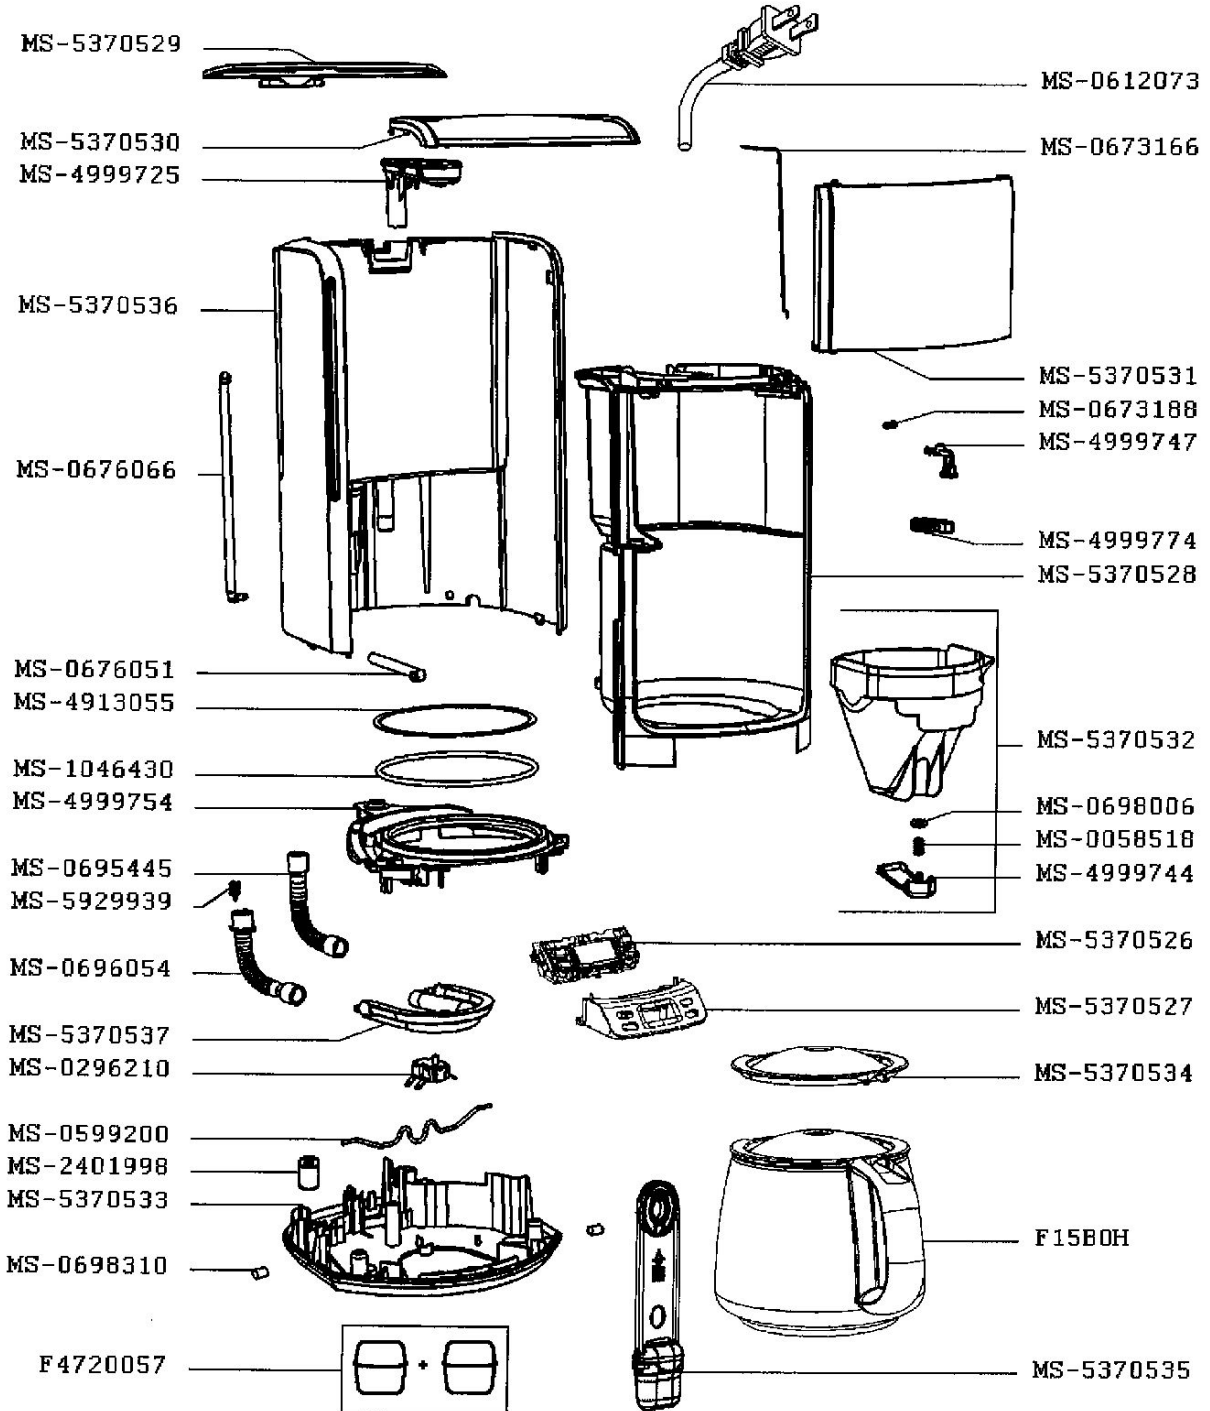

KRUPS COFFEE MAKER PROAROMA 12 TIME

FME211(0)

CREATION	6/23/2004	PAGE	COUNTRY	FAMILY
EDIT	10/19/2004	1/1	US	II