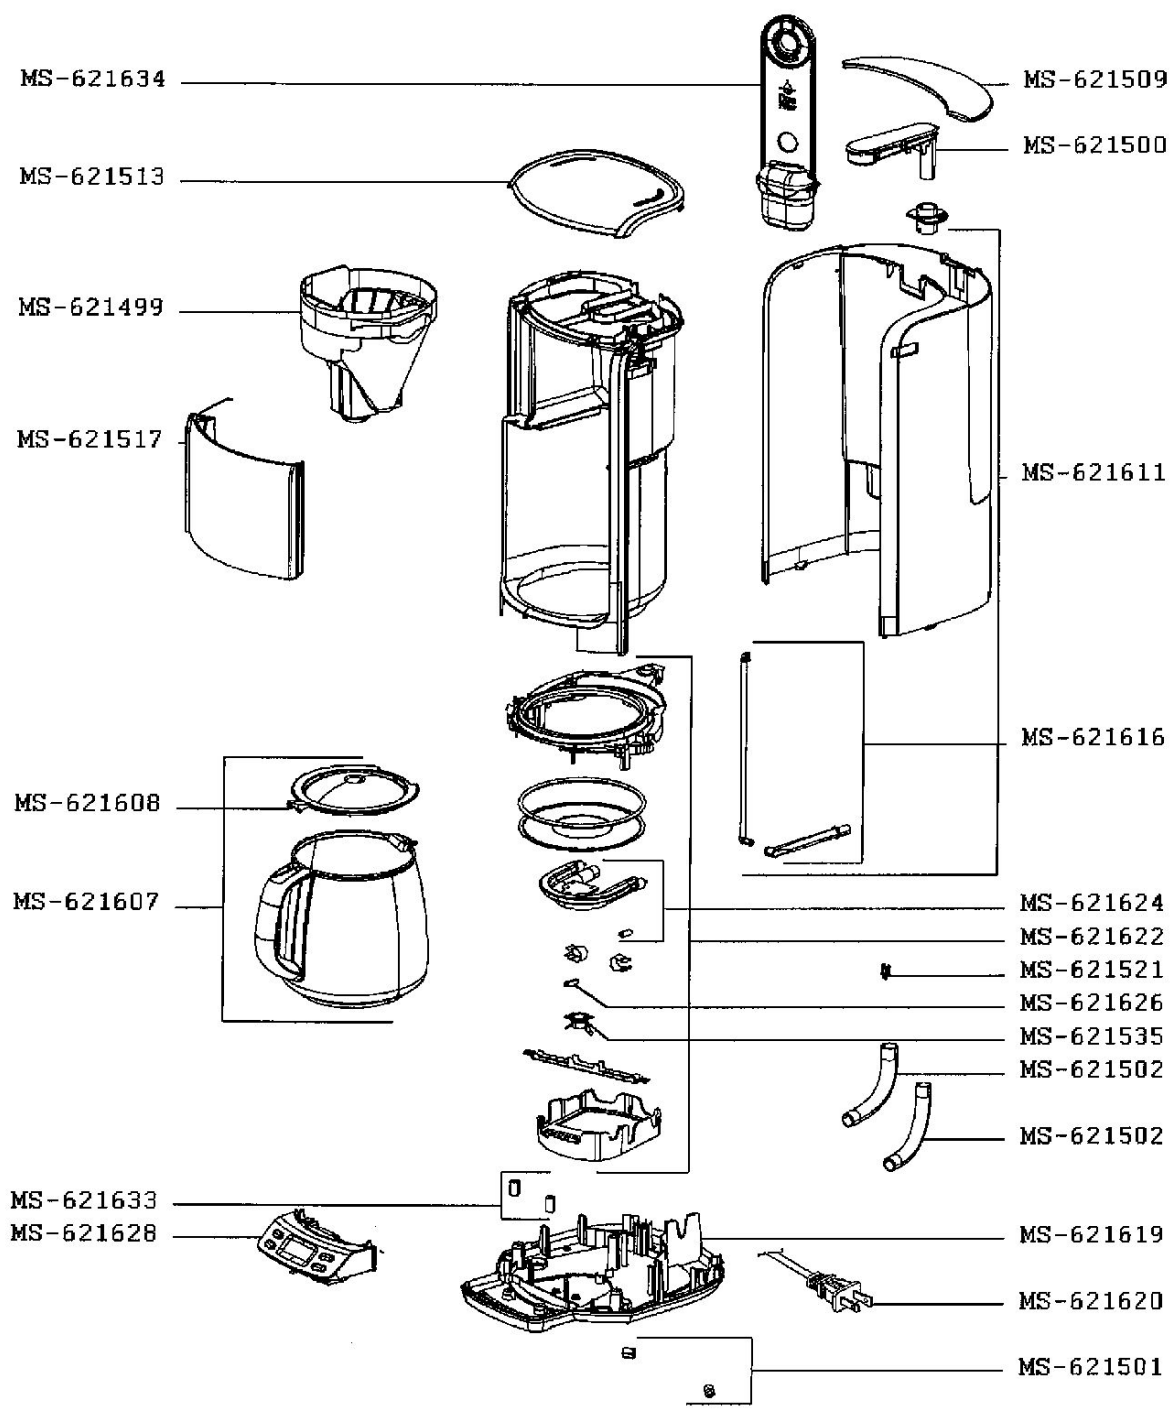

KRUPS COFFEE MAKER PROAROMA

FME211/1P1

CREATION	2/13/2007	PAGE	COUNTRY	FAMILY
EDIT	10/26/2007	1/1	US	II