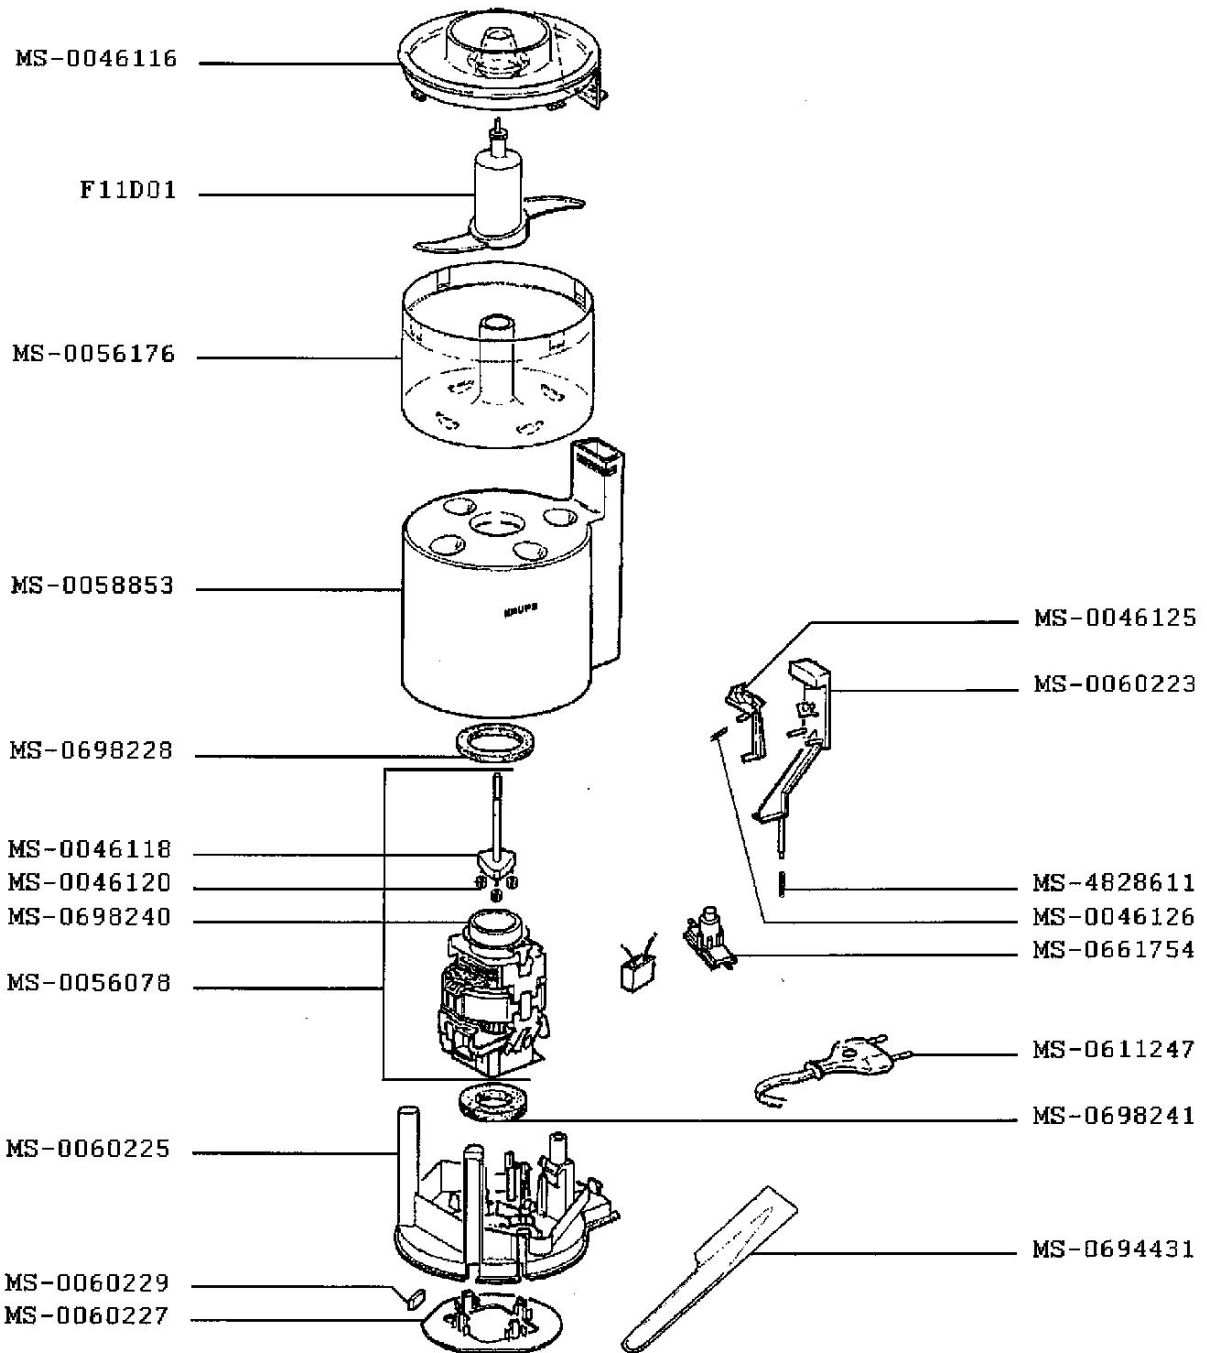

KRUPS CHOPPER SPEEDY

F7087051R(X) (120V-127V)

| | | | | |
|----------|-----------|------|---------|--------|
| CREATION | | PAGE | COUNTRY | FAMILY |
| EDIT | 12/1/2003 | 1/1 | US | III |