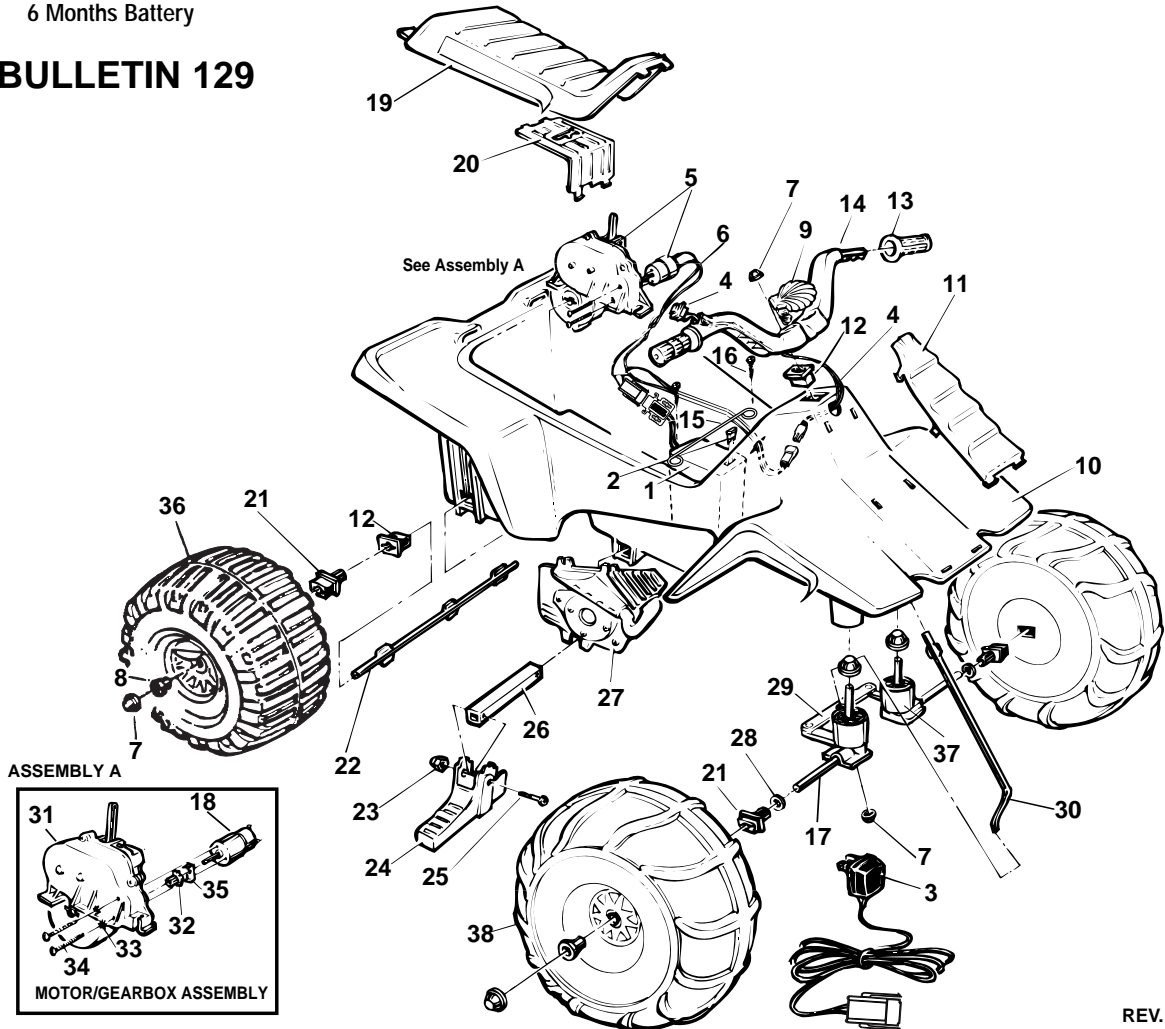

Age Range: 1-3 Yrs.
 Weight Limit: 40 Lbs.
 Surfaces: Hard, Grass & Carpet
 Speed: 1 MPH Forward
 Colors: White Body
 Pink Wheels & Handgrips
 Aqua Seat and Handlebars

Intro: 1993
 Suggested Retail: \$76.99
 Warranty: 90 Days Vehicle
 6 Months Battery

73670-9993 / 83670 MERMAID BARBIE®

Toddler Series
 Type H 6 Volt

SERVICE BULLETIN 129

REV. 09/12/03

Item No.	Description	Part No.	Qty.	Item No.	Description	Part No.	Qty.	Item No.	Description	Part No.	Qty.
1	Battery 6 Volt (Type H)	00801-1234	1	16	#8 x 7/8" Trusshead Screw	0801-0228	2	33	Star Washer N/A	0801-0330	2
2	25 Amp Fuse	0801-0151	1	17	*Front Axle	74504-4509	2	34	Motor Bolt	0801-0269	2
3	Charger	00801-0975	1	18	Motor 12 Volt N/A	73560-0640	1	35	D Lock Washer	0801-0329	1
4	Switch Assembly	78560-9799	1	19	Seat N/A	80067-0016	1	36	Rear Wheel (subbing purple)	76980-2469	2
5	#5 Motor Gearbox Assy (Incl. #32,33,34 and 35)	74504-9519	1	20	Motor Cover	73560-9489	1	37	Front Post-Bushing N/A	80009-0042	2
6	Main Wiring Harness	73560-9799	1	21	*Bushing w/Long Extension	78560-2659	4	38	Front Wheel N/A	73670-2469	1
7	.354 Cap nut (White)	0801-0548	8	22	Rear Axle	74504-4539	1	PARTS NOT SHOWN			
8	Wheel Bushing	78560-2679	4	23	Acorn-Nut N/A	0801-0218	2	Tassels	73680-2129	2	
9	Microphone N/A	80038-0012	1	24	Footpeg N/A	80023-0040	2	Decal-Sheet N/A	80017-0201	1	
10	Body (N/A)	77440-2109	1	25	1-1/4" Shoulder Bolt	0801-0304	2	Literature-Bag N/A	80034-0466	1	
11	Grill N/A	80065-0021	1	26	Footpeg Support	76940-2179	1				
12	*Bushing w/o Extension	74504-2549	3	27	False Motor-Set N/A	73670-2119	1				
13	Handgrips N/A	73670-2129	2	28	#5 Gearbox	72629-9259	1				
14	Handlebar Switch Assembly (Include #39 N/A)	80029-0023	1	29	Motor Drive Gear NA	74504-2259	1				
15	Battery Retainer	74504-4429	1	30			1				
				31			1				
				32			1				