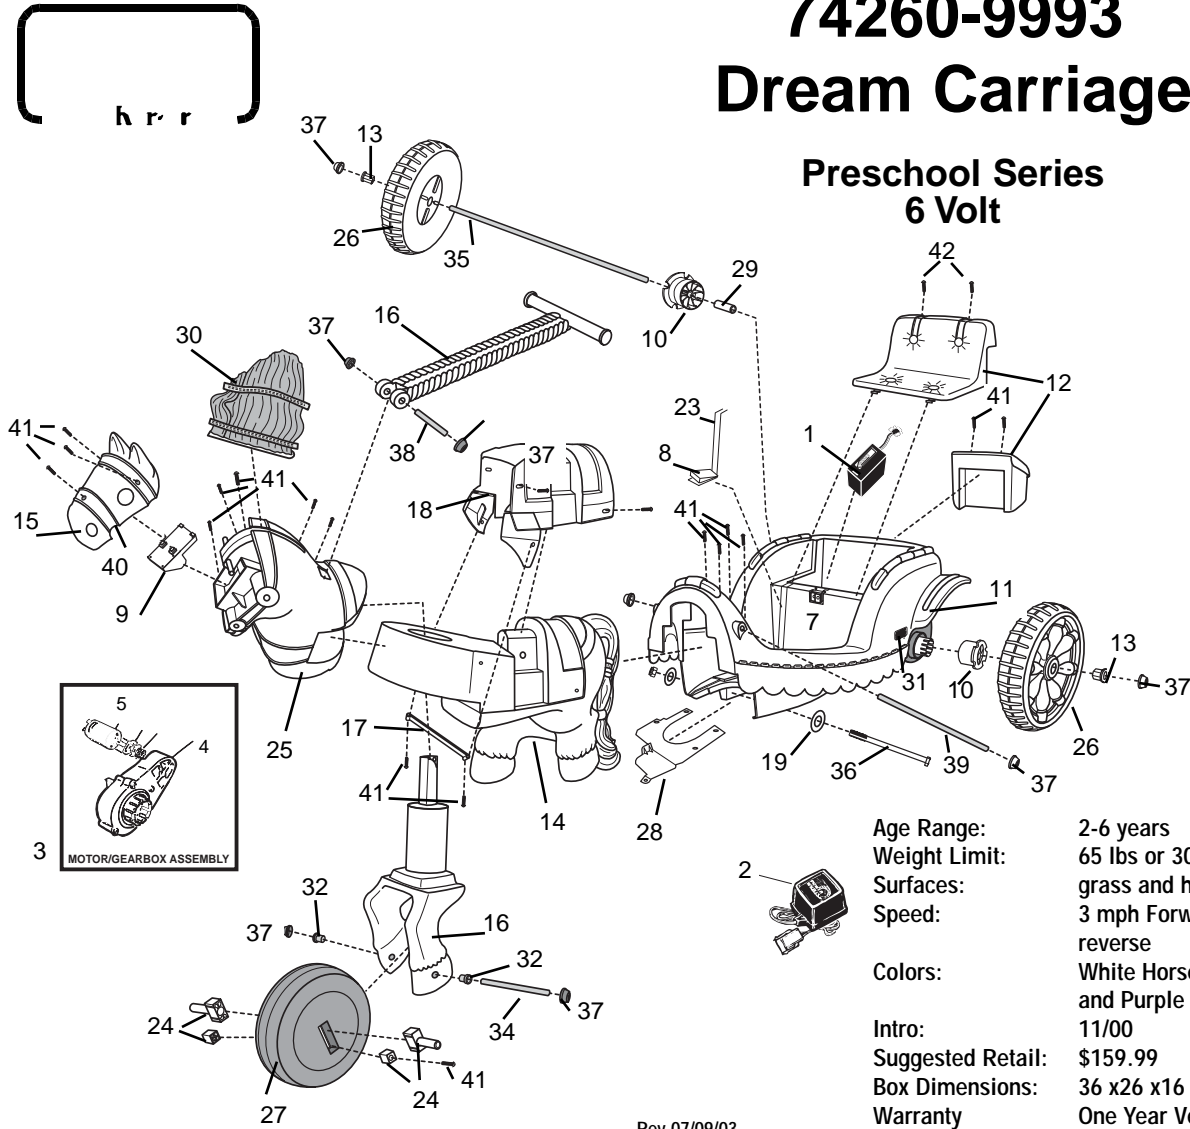

74260-9993 Dream Carriage

Preschool Series
6 Volt

Age Range: 2-6 years
 Weight Limit: 65 lbs or 30 kgs
 Surfaces: grass and hard
 Speed: 3 mph Forward & reverse
 Colors: White Horse, Pink and Purple Carriage
 Intro: 11/00
 Suggested Retail: \$159.99
 Box Dimensions: 36 x26 x16
 Warranty: One Year Vehicle
 6 Months Battery