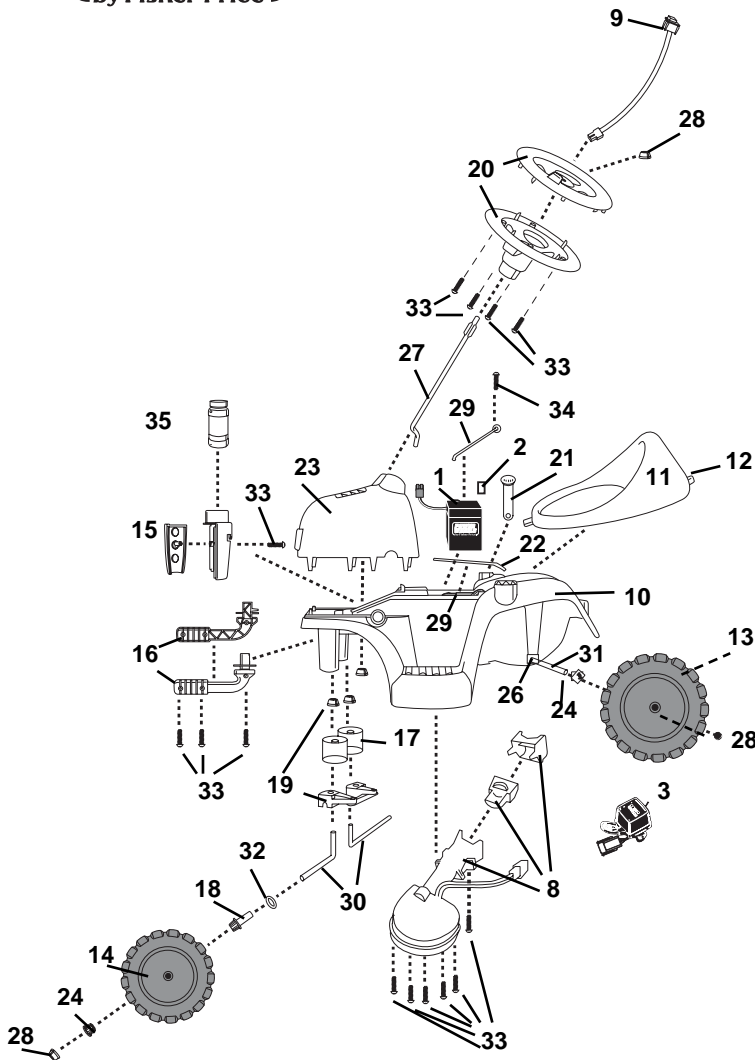

# 75320-9993 Bubble Tractor Toddler Series 6 Volt

Age Range: 12-36 months  
 Weight Limit: up to 40 lbs 18kgs  
 Surfaces: Hard  
 Speed: 2 mph  
 Colors: Green and Yellow  
 Intro: 2000  
 Suggested Retail: \$89.99  
 Box Dimensions: 17" x 12" x 27"  
 Warranty: One Year Bumper to bumper  
 6 Months Battery