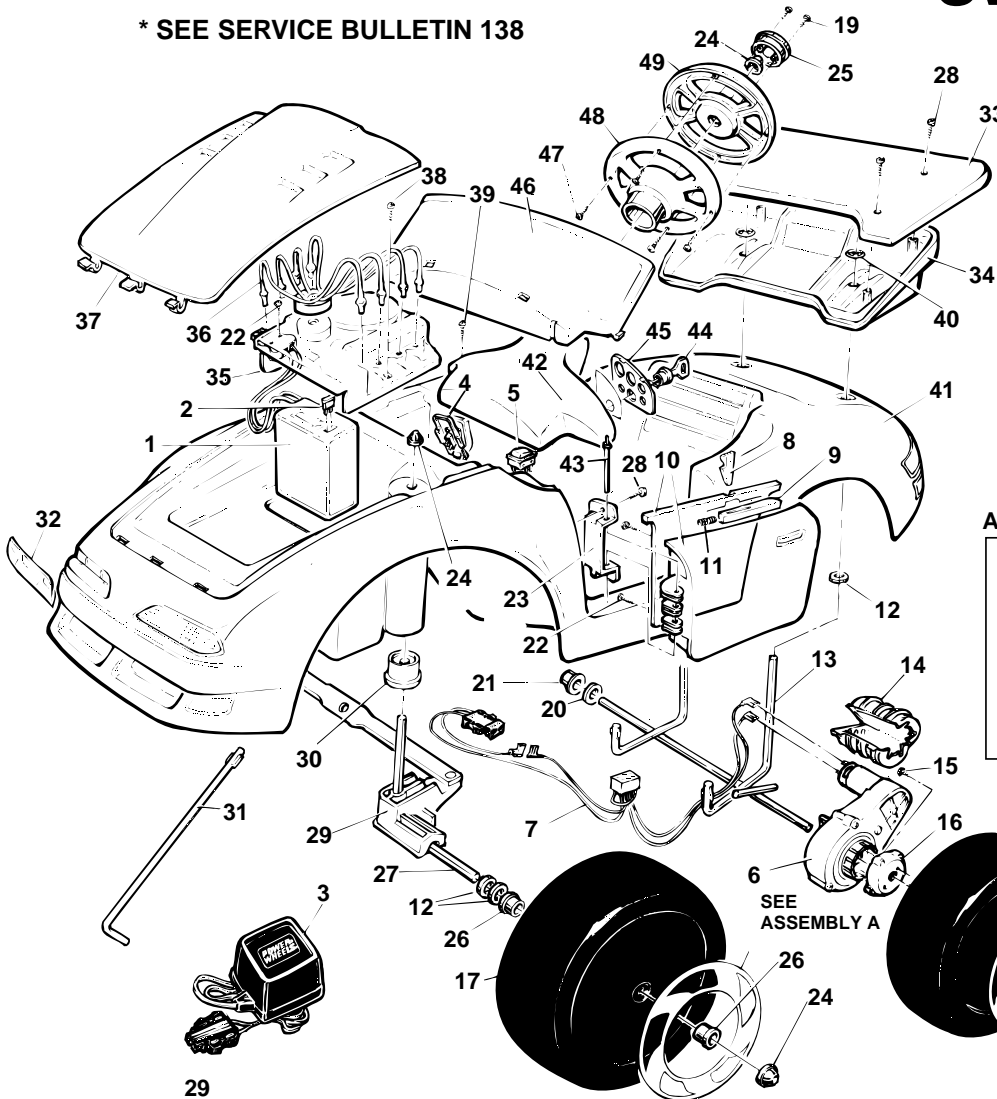

76128-9993 / 84650 Sweetheart®

* SEE SERVICE BULLETIN 138

Deluxe 6 Volt

Age Range: 1-1/2 to 4 Yrs.
Weight Limit: 50 Lbs.
Surfaces: Hard
Speed: 2.5 MPH Forward
2.5 MPH Reverse
Colors: Pink Body
White Trim
Intro: 1990
Warranty: 90 Days Vehicle
6 Months Battery