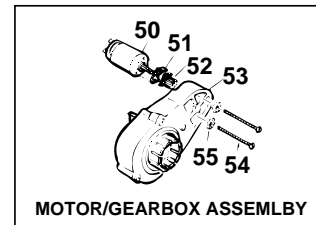

76128-9993 / 84650 Sweetheart®

* SEE SERVICE BULLETIN 138

Deluxe 6 Volt

Age Range: 1-1/2 to 4 Yrs.
Weight Limit: 50 Lbs.
Surfaces: Hard
Speed: 2.5 MPH Forward
2.5 MPH Reverse
Colors: Pink Body
White Trim
Intro: 1990
Warranty: 90 Days Vehicle
6 Months Battery

ASSEMBLY A

REV. 09/18/03