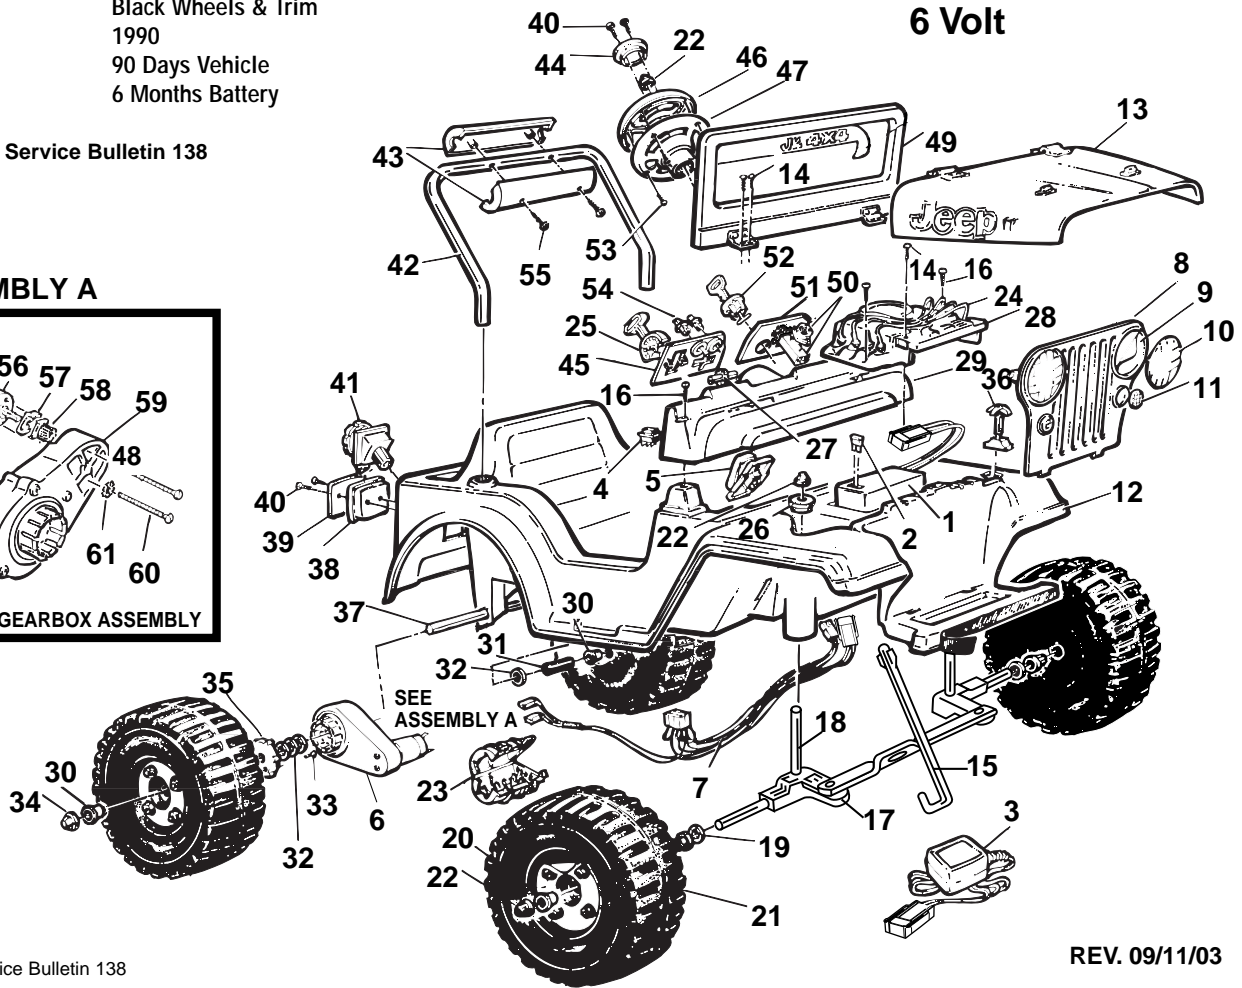

Age Range: 1-1/2 to 4 Yrs.
Weight Limit: 50 Lbs.
Surfaces: Hard
Speed: 2.5 MPH Forward
2.5 MPH Reverse
Colors: Red Body
Black Wheels & Trim
Intro: 1990
Warranty: 90 Days Vehicle
6 Months Battery

76131-9993 / 84700

JEEP® JR. 4X4

Service Bulletin 138

ASSEMBLY A

**See Service Bulletin 138

REV. 09/11/03

Item No.	Description	Part No.	Qty.	Item No.	Description	Part No.	Qty.	Item No.	Description	Part No.	Qty.
1	**Battery, Type H 9.5 Amp	00801-1234	1	25	Shift Lever	74550-2229	1	49	Windshield Assembly (N/A)	80063-0018	1
2	25 Amp Fuse	0801-0151	1	26	Front Post Bushing	74770-2669	2	50	Sound Box N/A	76131-9449	1
3	** Charger, 6 Volt	00801-0975	1	27	Radio Dial	74771-2719	1	51	Dashboard Cover Plate (N/A)	80016-0013	1
4	** Control Switch	80014-0073	1	28	Pretend Engine N/A	74771-2119	1	52	Key & Housing Assy (N/A)	80001-0082	1
5	Footboard Assembly N/A	76803-9159	1	29	Dashboard (N/A)	80016-0014	1	53	#6 x 1/2" Phillips Screw	0801-0222	4
6	3A Motor Gearbox Assy	74780-9509	1	30	Axle Bushing	74550-2689	3	54	Radio Knob	74550-2719	2
7	(* & ** Main Harness	74770-9799	1	31	Rear Axle Spacer N/A	76136-4419	1	55	#6 x 1-1/2" Screw	0801-0221	2
8	Grill Assembly (N/A)	80065-0010	1	32	7/16" Washer	0801-0196	3	56	Motor Only (N/A)	73560-0640	1
9	Headlight Decal Sheet N/A	74760-0320	1	33	#10 x 1/2" Phillips Screw	0801-0255	1	57	D Lock Washer	0801-0329	1
10	Headlight Lens N/A	74770-2279	2	34	.437 Cap Nut	0801-0226	2	58	Motor Drive Gear (N/A)	80026-0105	1
11	Turn Signal Lens N/A	74770-2349	2	35	Driver	73233-2239	1	59	Gearbox Only	74580-9269	1
12	Body (N/A)	80005-0102	1	36	Snap In Hoodlatch	78490-9559	2	60	Motor Bolts	0801-0269	2
13	Hood (N/A)	80031-0010	1	37	Rear Axle	76135-4509	1	PARTS NOT SHOWN			
14	#8 x 1/2" Plascrow	0801-0202	5	38	Taillight Housing Set	73233-2759	1	1 x 2 Clip (N/A)	80001-0096	2	
15	Steering Column N/A	76135-4239	1	39	Taillight Lens Set	73233-2279	1	Traction Band Set N/A	80001-0123	1	
16	#8 x 7/8" Trusshead Screw	0801-0228	4	40	#8 x 1" Plastilock Screw N/A	0801-0224	6	Radiator Decal Sheet N/A	74560-6029	1	
17	Steering Linkage	76181-4229	1	41	Gas Cap and Flange N/A	73233-9249	1	Microphone	73233-9479	1	
18	Front Axle	73241-4509	2	42	Roll-Bar	76135-4219	1	Harness Fastener	0801-0222	1	
19	5/6" Washer	0801-0253	2	43	Roll-Bar Cover Set (N/A)	80049-0033	1	Screws For Busy-Box	0801-0222	2	
20	Round Bushing	74770-2539	4	44	Steering Wheel Cap	74550-2729	1	Literature Bag (N/A)	80044-0236	1	
21	Wheel (N/A)	80062-0017	4	45	Busy-Box (N/A)	80016-0012	2	Decal Sheet (N/A)	80107-0123	1	
22	.354 Cap Nut	0801-0604	5	46	Steering Wheel Cover N/A	76133-2339	1	Use & Care Manual N/A	76131-CCCC	1	
23	Motor Cover	74750-2359	1	47	Steering Wheel Base N/A	74779-2129	1				
24	Pretend Engine Plug Wires	78480-2129	1	48	Star Washer N/A	p0801-0330	2				

*Harness can only be used with a 3 pin footswitch. No replacements available for 2 pin footswitch or units made between 7-21-91 and 11-4-91. Current harness no longer includes horn.

Underlined parts are to be purchased and installed by Service Centers only. These items may not be sold directly to consumers by Service Centers or Fisher-Price.