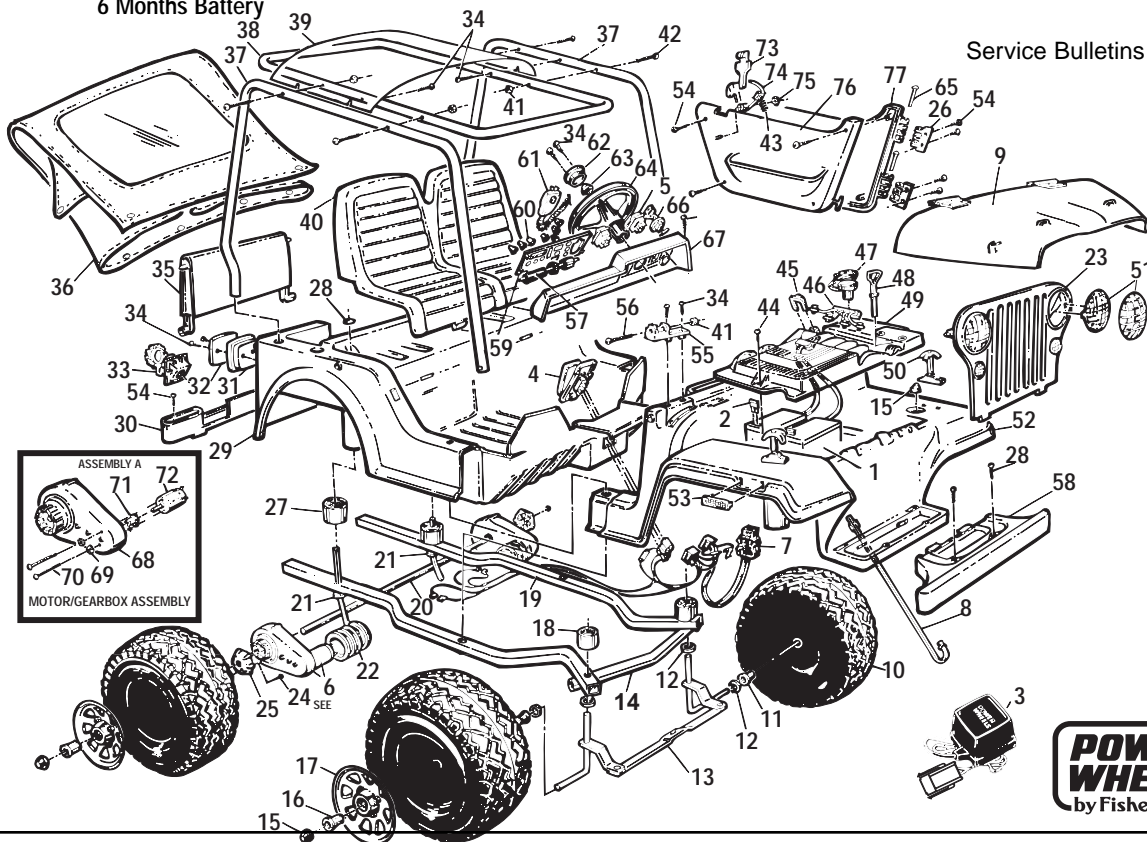

Age Range: 3-7 Yrs.
Weight Limit: 130 Lbs.
Surfaces: Hard, Grass & Hills
Speed: 2.5 / 5.0 MPH
Colors: Red Body
Black Top, Wheels & Trim
Intro: 1991
Warranty: 90 Days Vehicle
6 Months Battery

76222-9563/86220
JEEP®
RENEGADE®
12 Volt

This product is affected by the PW recall announced Oct 1998. Please confirm that the product is modified or remediated in accordance with policy.

Item No.	Description	Part No.	Qty.	Item No.	Description	Part No.	Qty.	Item No.	Description	Part No.	Qty.
1	† Battery Type A	00801-0712	2	31	Taillight Housing Set	73233-2759	1	61	Microphone	73233-9479	1
2	30 AMP Fuse N/A	0801-0229	2	32	Taillight Lens Set	73233-2279	1	62	Steering Wheel Cap	74550-2729	1
3	† Charger 12 Volt Type	00801-0973	1	33	Gas Cap Flange Assem N/A	73233-9249	1	63	.354 Cap Nut	0801-0604	1
4	† Footboard Asmby.	76817-9159	1	34	#8 x 1" Screw	0801-0224	12	64	Steering Wheel	74440-2379	1
5	† Control Switch	00801-0885	2	35	Tail Gate N/A	73243-2129	1	65	Door Hinge Pin N/A	76822-4499	2
6	Motor Gearbox Asmby.	76817-9519	2	36	Soft Top N/A	80001-0138	1	66	Key Asmby.	73233-2439	1
7	*† Main Harn Kit N/A	<u>71234-CS89</u>	1	37	Soft Top Siderail (N/A)	80051-0043	2	67	Dashboard N/A	74570-2359	1
8	Steering Column N/A	74560-4239	1	38	Frame Center Asmby. (N/A)	80051-0044	1	68	<u>Gearbox Only</u>	<u>74560-9269</u>	2
9	Hood N/A	76817-2359	1	39	Soft Top Headliner (N/A)	80001-0137	1	69	<u>Star Washer N/A</u>	<u>0801-0331</u>	4
10	Wheel	73243-2459	4	40	Seat N/A	76817-2309	1	70	<u>Motor Bolt N/A</u>	<u>0801-0300</u>	4
11	Front Axle Bushing	74550-2689	2	41	Hex Nut N/A	0801-0218	6	71	<u>Motor Drive Gear N/A</u>	<u>76817-2299</u>	2
12	7/16" Washer	0801-0196	4	42	#10 x 1-1/2" Phil Screw N/A	76222-4459	4	72	<u>Motor Only N/A</u>	<u>76229-0640</u>	2
13	Steering Linkage N/A	76817-4229	1	43	Latch Spring N/A	76822-4549	2	73	Door Latch Trigger (N/A)	80018-0056	2
14	Front Bumper Supp N/A	76817-4159	1	44	#10 x 1" Screw	0801-0220	3	74	Door Latch, Left (N/A)	80018-0057	1
15	.437 Cap Nut	0801-0226	6	45	Battery U-Clip N/A	74570-2669	1	75	Retainer 187 w/o Body N/A	78480-2249	2
16	Hex Bushing N/A	73233-2539	4	46	Pretend Eng Plug Wires N/A	74570-2129	1	76	Inner Door, Left (N/A)	80018-0017	1
17	Hubcap	74560-2579	4	47	Gas Cap N/A	74570-2649	1	77	Outer Door, Left (N/A)	80018-0069	1
18	Front Post Bushing N/A	73233-2539	2	48	Dipstick N/A	74570-2329	1				
19	Right Siderail N/A	74540-4129	2	49	Pretend Engine N/A	74570-2079	1				
20	Rear Axle Asmby N/A.	76817-4559	1	50	Hoodlatch	78490-9559	2	PARTS NOT SHOWN			
21	5/16" Washer	0801-0253	2	51	Headlight/Guard Asmby.	73233-9339	2	Door Set (Left) N/A	80018-0074	1	
22	Motor Cover N/A	73233-2489	2	52	Front Body (N/A)	80005-0098	1	Door Latch, Right (N/A)	80018-0020	1	
23	Grill Asmby. N/A	73233-9809	1	53	Parking Lens, Decal N/A	80017-0107	1	Inner Door, Right N/A	80018-0022	1	
24	#10 x 1/2" Screw	0801-0255	4	54	#8 x 1/2" Screw	0801-0202	20	Outer Door, Right (N/A)	80018-0070	1	
25	Driver	73233-2239	2	55	Frame Bracket (N/A)	80007-0001	2	Door Set (Right) (N/A)	80018-0075	1	
26	Door Hinge N/A	80018-0071	4	56	1-1/4" Bolt N/A	76125-4459	2	Decal Sheet (N/A)	80017-0057	1	
27	Rear Post Bushing N/A	73233-2549	2	57	Radio Dial N/A	74570-9739	1	Use & Care Manual N/A	76222-CCCC	1	
28	.354 Cap Nut N/A	0801-0252	2	58	Front Bumper N/A	73233-2519	1				
29	Rear Body N/A	76817-2039	1	59	Dash Cover Plate N/A	74570-2719	1				
30	Rear Bumper N/A	74440-2039	1	60	Radio Knob N/A	74570-2729	7				

*See Service Bulletin 142 †See Service Bulletin 138 N/A = Not Available

REV.02/04/04