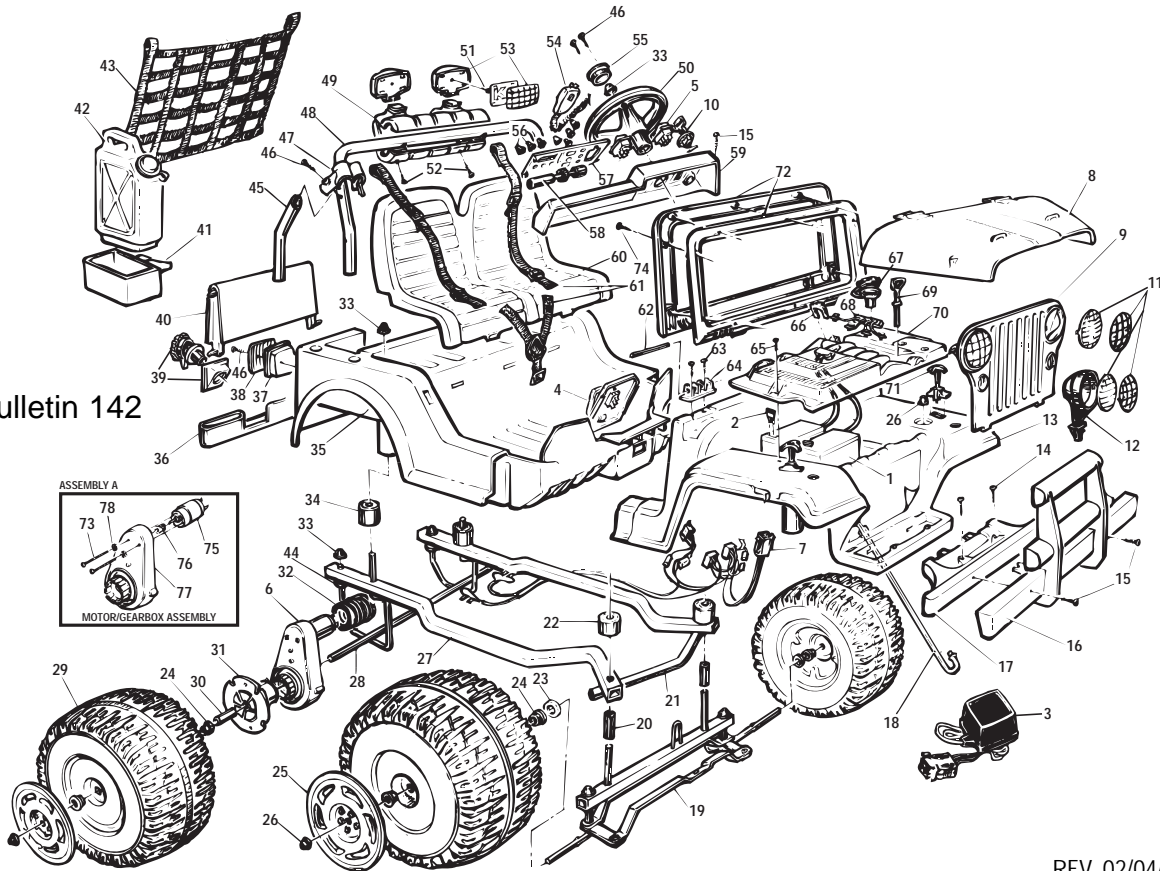

Age Range: 3-7 Yrs.
Weight Limit: 130 Lbs.
Surfaces: Hard, Grass & Hills,
Speed: 2.5 / 5.0 MPH Forward
2.5 MPH Reverse
Colors: Grey Body
Intro: 1993
Warranty: 90 Days Vehicle
6 Months Battery

76235-9993 / 86270

**JEEP® WRANGLER®
(Grey / Pace Exclusive)
12 Volt**

**This product is affected by the
PW recall announced Oct 1998.
Please confirm that the product
is modified or remediated in
accordance with policy.**

Service Bulletin 142

REV. 02/04/04

Item No.	Description	Part No.	Qty.	Item No.	Description	Part No.	Qty.	Item No.	Description	Part No.	Qty.
1	Battery	00801-0712	2	31	Driver N/A	74570-2239	2	61	Seat Belt N/A	76808-5519	1
2	30 Amp Fuse N/A	0801-0229	2	32	Motor Cover N/A	73233-2489	2	62	Windshield Hinge Pin	0801-0257	2
3	12 Volt Charger	00801-0973	1	33	.354 Cap Nut	0801-0604	5	63	#8 x 1/2" Screw	0801-0202	4
4	*Footswitch	76817-9159	1	34	Rear Bushing N/A	74570-2549	2	64	Windshield Hinge N/A	80063-0058	2
5	Control Switch	00801-0885	2	35	Rear Body N/A	80005-0256	1	65	#10 x 1" Screw	0801-0220	3
6	Motor Gearbox Assy N/A	78608-9529	2	36	Rear Bumper N/A	74440-2039	1	66	Battery U Clip N/A	74570-2669	1
7	*Main Wiring Harn N/A	80064-0118	1	37	Taillight Housing Set	73233-2759	1	67	Radiator Cap N/A	74570-2649	1
8	Hood (subs to red) N/A	76817-2359	1	38	Taillight Lens Set	73233-2279	1	68	Spark Plug N/A	74570-2129	1
9	Grill (subs to red) N/A	73233-9809	1	39	Gas Cap/Flange Assy N/A	73233-9249	1	69	Dipstick N/A	74570-2329	1
10	Key	73233-2439	1	40	Tailgate (subs to red) N/A	73243-2129	1	70	False Motor N/A	74570-2079	1
11	Headlight/Guard Assy	73233-9339	2	41	Water Bottle Holder N/A	74570-2049	2	71	Hood Latch	74440-9559	2
12	Running Light Hous N/A	80030-0038	2	42	Water Bottle and Cap	78608-2239	2	72	Windshield Set	74550-9159	1
13	Front Body N/A	80005-0255	1	43	Cargo Net N/A	78608-5549	1	73	Motor Bolt N/A	0801-0300	4
14	#8 x 3/4" Screw	0801-0223	2	44	5/16" Washer	0801-0253	2	74	#8 x 1-1/4" Screw N/A	0801-0216	10
15	#10 x 1/2" Screw	0801-0255	4	45	Roll Bar Supp Tube N/A	74450-2249	2	75	Motor N/A	76229-0640	2
16	Brush Guard N/A	78608-2259	1	46	#8 x 1" Screw	0801-0224	8	76	Motor Drive Gear	78608-4439	2
17	Front Bumper N/A	73233-2519	1	47	Roll Bar Bracket Set	73233-2179	1	77	Gearbox w/out Mot N/A	74570-9269	2
18	Steering Column N/A	74570-4439	1	48	Light Bar N/A	74450-4209	1	78	Star Washer N/A	0801-0331	4
19	Steering Link Assy N/A	78608-4279	1	49	KC Light Rack N/A	74440-2059	1	PARTS NOT SHOWN			
20	Spacer Axle Support (N/A)	78608-2419	2	50	Steering Wheel	74440-2379	1	Literature Bag (N/A)	80034-0474	1	
21	Front Bumper Supp N/A	76817-4159	1	51	#6 x 12" Screw	0801-0222	2	Decal Main (subbed) N/A	80017-0243	1	
22	Front Bushing N/A	74570-2539	2	52	#6 x 1-1/2" Screw	0801-0221	2	Decal Radiator Sheet N/A	74560-6029	1	
23	7/16" Washer	0801-0196	2	53	KC Light/Guard Assy	73233-9219	1	#10 x 1/2" Screw	0801-0255	2	
24	Axle Bushing	74550-2689	8	54	Microphone	73233-9479	1				
25	Hubcap N/A	78608-2589	4	55	Steering Wheel Plug	74550-2729	1				
26	.437 Cap Nut	0801-0226	6	56	Radio Knobs N/A	74570-2729	7				
27	Siderail N/A	74570-4289	2	57	Radio Bezel N/A	74570-2719	1				
28	Rear Axle (N/A)	78608-4539	1	58	Radio Dial N/A	74570-9739	1				
29	Wheel N/A	74570-2469	4	59	Dash N/A	74570-2359	1				
30	Wheel Spacer (N/A)	78608-2429	2	60	Seat N/A	76817-2309	1				

*See Service Bulletin 142 **Bold and Underlined parts are to be purchased and installed by Service Centers only. These items may not be sold directly to consumers by Service Centers or Fisher-Price.**