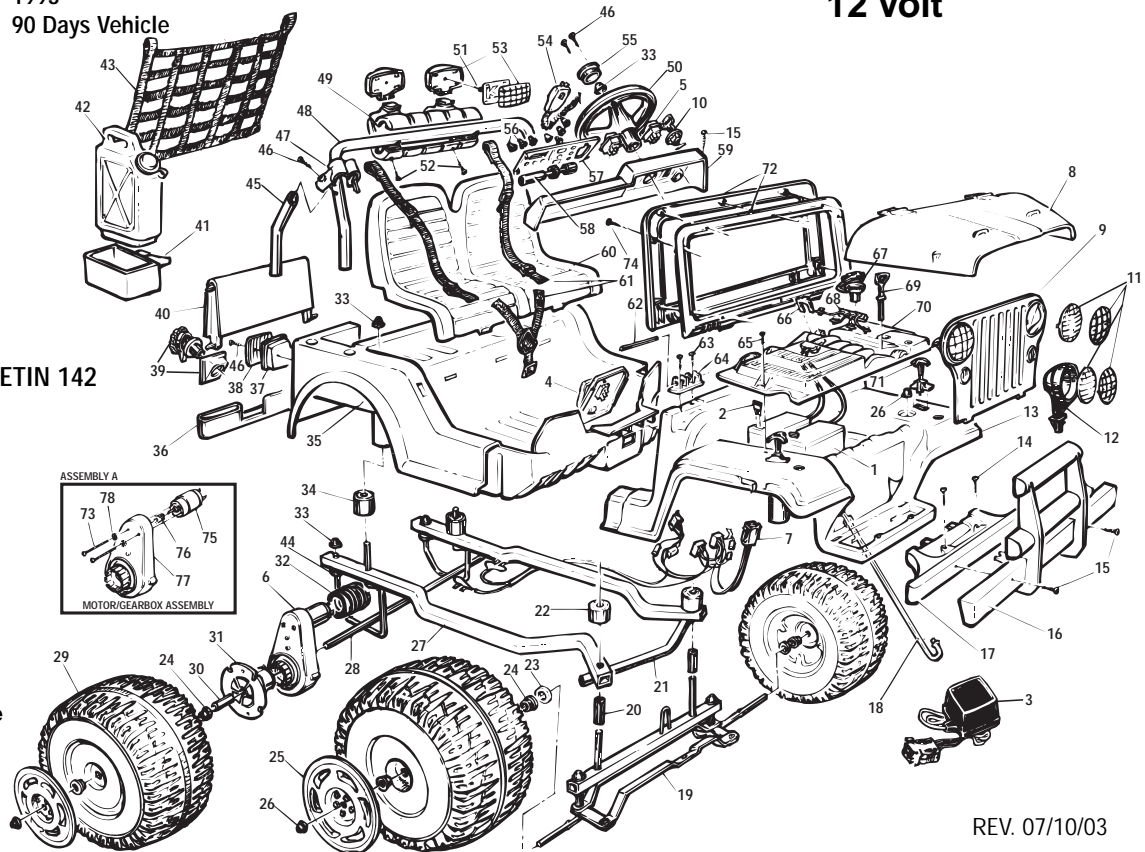

Age Range: 3-7 Yrs.
Weight Limit: 130 Lbs.
Surfaces: Hard, Grass & Hills
Speed: 2.5 / 5.0 MPH
Forward
2.5 MPH Reverse
Colors: Red Body
Intro: 1993
Warranty: 90 Days Vehicle

This product is affected
by the PW recall
announced Oct 1998.
Please confirm that the
product is modified or
remediated in accordance
with policy.

76248-9993 / 86370

JEEP® WRANGLER®

(RED Pace Exclusive)
12 Volt

SERVICE BULLETIN 142

N/A = Not Available

REV. 07/10/03

Item No.	Description	Part No.	Qty.	Item No.	Description	Part No.	Qty.	Item No.	Description	Part No.	Qty.
1	Battery	00801-0712	2	30	Wheel Spacer (N/A)	78608-2429	2	59	Dash N/A	74570-2359	1
2	30 Amp Fuse N/A	0801-0229	2	31	Driver N/A	74570-2239	2	60	Seat N/A	76817-2309	1
3	12 Volt Charger	00801-0973	1	32	Motor Cover N/A	73233-2489	2	61	Seat Belt N/A	78608-5519	1
4	*Footswitch	76817-9159	1	33	.354 Cap Nut	0801-0215	5	62	Windshield Hinge Pin	0801-0257	2
5	Control Switch	00801-0885	2	34	Rear Bushing N/A	74570-2549	2	63	#8 x 1/2" Screw	0801-0202	4
6	Motor Gearbox Assy N/A	78608-9529	2	35	Rear Body N/A	76817-2249	1	64	Windshield Hinge N/A	80063-0058	2
7	* Wire Harness N/A	78630-9799	1	36	Rear Bumper N/A	74440-2039	1	65	#10 x 1" Screw	0801-0220	3
8	Hood N/A	76817-2359	1	37	Taillight Housing Set	73233-2759	1	66	Battery U Clip N/A	74570-2669	1
9	Grill N/A	73233-9809	1	38	Taillight Lens Set	73233-2279	1	67	Radiator Cap N/A	74570-2649	1
10	Key	73233-2439	1	39	Gas Cap/Flange Assy N/A	73233-9249	1	68	Spark Plug N/A	74570-2129	1
11	Headlight/Guard Assy	73233-9339	2	40	Tailgate N/A	73243-2129	1	69	Dipstick N/A	74570-2329	1
12	Running Light Hous N/A	80030-0038	2	41	Water Bottle Holder N/A	74570-2049	2	70	False Motor N/A	74570-2079	1
13	Front Body (N/A)	80005-0257	1	42	Water Bottle and Cap	78608-2239	2	71	Hood Latch	78490-9559	2
14	#8 x 3/4" Screw	0801-0223	2	43	Cargo Net N/A	78608-5549	1	72	Windshield Set N/A	74450-9159	1
15	#10 x 1/2" Screw	0801-0255	4	44	5/16" Washer	0801-0253	2	73	Motor Bolt N/A	0801-0300	4
16	Brush Guard N/A	78608-2259	1	45	Roll Bar Support Tube	74526-2089	2	74	#8 x 1-1/4" Screw N/A	0801-0216	10
17	Front Bumper N/A	76817-4159	1	46	#8 x 1" Screw	0801-0224	8	75	Motor N/A	76229-0640	2
18	Steering Column N/A	74570-4439	1	47	Roll Bar Bracket Set	73233-2179	1	76	Motor Drive Gear	78608-4439	2
19	Steering Linkage Assy N/A	78608-4279	1	48	Light Bar N/A	74450-4209	1	77	Gearbox N/A	74570-9269	2
20	Spacer Axle Support (N/A)	78608-2419	2	49	KC Light Rack N/A	74440-2059	1	78	Star Washer N/A	0801-0331	4
21	Front Bumper Support N/A	76817-4159	1	50	Steering Wheel	74440-2379	1	PARTS NOT SHOWN			
22	Front Bushing N/A	74570-2539	2	51	#6 x 1/2" Screw	0801-0222	2	Literature Bag (N/A)	80034-0474	1	
23	7/16" Washer	0801-0196	2	52	#6 x 1-1/2" Screw	0801-0221	2	Decal Sheet, Main N/A	80017-0243	1	
24	Axle Bushing	74550-2689	8	53	KC Light/Guard Assy	73233-9219	1	Decal Radiator Sheet N/A	74560-6029	1	
25	Hubcap substitute part N/A	78608-2589	4	54	Microphone	73233-9479	1	#10 x 1/2" Screw	0801-0255	2	
26	.437 Cap Nut	0801-0226	6	55	Steering Wheel Plug	74550-2729	1				
27	Siderail N/A	74570-4289	2	56	Radio Knobs N/A	74570-2729	7				
28	Rear Axle (N/A)	80046-0069	1	57	Radio Bezel N/A	74570-2719	1				
29	Wheel N/A	74570-2469	4	58	Radio Dial N/A	74570-9739	1				

Bold and Underlined parts are to be purchased and installed by Service Centers only. These items may not be sold directly to consumers by Service Centers or Fisher-Price.

*See Service Bulletin 142