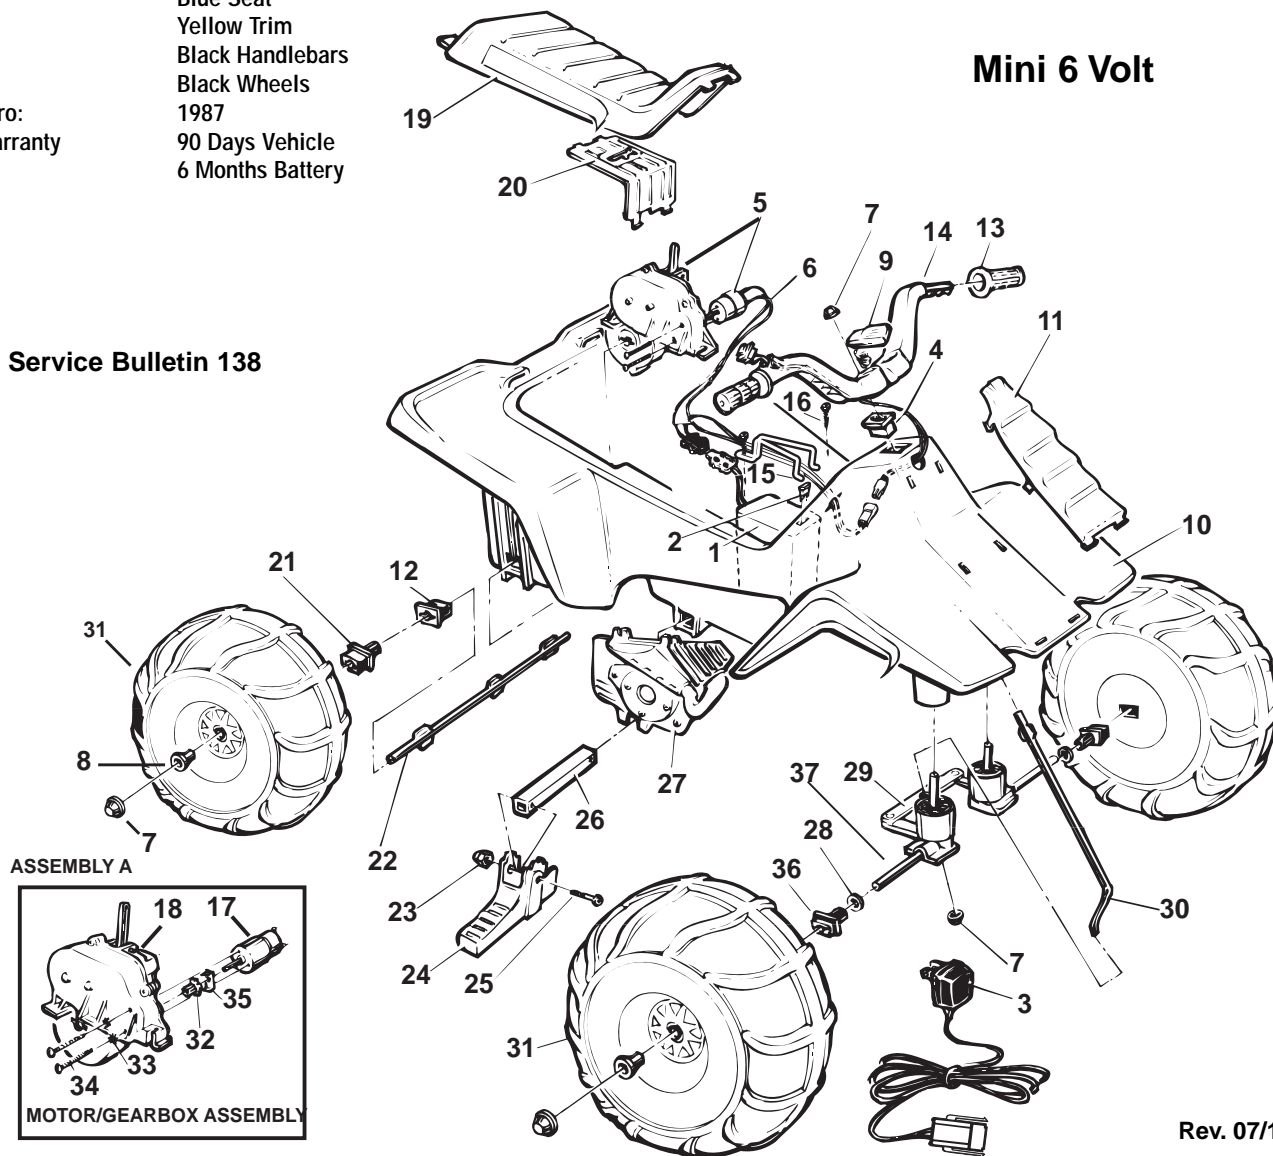

Age Range: 1-3 Yrs.
 Weight Limit: 40 Lbs.
 Surfaces: Hard, Grass & Carpet
 Speed: 1 MPH
 Colors: Red Body
 Blue Seat
 Yellow Trim
 Black Handlebars
 Black Wheels

Intro: 1987
 Warranty: 90 Days Vehicle
 6 Months Battery

76298-9993 / 83600

LIL COYOTE®

Mini 6 Volt

Service Bulletin 138

Rev. 07/10/03

Item No.	Description	Part No.	Qty.	Item No.	Description	Part No.	Qty.	Item No.	Description	Part No.	Qty.
1	*Battery 6 Volt (Type H)	00801-1234	1	15	Battery Retainer	74504-4429	1	30	Steering Column N/A	76940-4239	1
2	25 Amp Fuse	0801-0151	1	16	#8 x 3/4" Plascrew	0801-0223	1	31	Wheel	73237-2469	4
3	* Charger 6 volt	00801-0975	1	17	Motor w/ Pinion	74590-9539	1	32	Motor Drive Gear N/A	74504-2259	1
4	Switch Assm.	78560-9799	1	18	#5 Gearbox	72629-9259	1	33	Star Washer N/A	0801-0330	2
5	#5 Motor/Gearbox Assy (Includes #17,18,32,33,34 and 35)	74504-9519	1	19	Seat (N/A)	80067-0037	1	34	Motor Bolt	0801-0269	2
6	* Wiring Harness (Main)(N/A)	73560-9799	1	20	Motor Cover	73560-9489	1	35	Lock Washer	0801-0329	1
7	.354 White Cap Nut	0801-0548	6	21	Bushing w/Long Extension	78560-2659	2	36	Bushing w/ Short Extension (N/A)	80009-0035	3
8	Wheel Bushing	78560-2679	4	22	Rear Axle	74504-4539	1	37	Front Axle	74504-4509	2
9	Microphone/Cord Assy.	74550-9479	1	23	Acorn Nut	0801-0218	2	PARTS NOT SHOWN			
10	Body (N/A)	77440-2109	1	24	Footpeg	77440-2159	2				
11	Grill	76920-2149	1	25	1-1/4" Shoulder Bolt	0801-0304	2		Retainer Clip (N/A)	80001-0096	2
12	Bushing w/o Extension	74504-2549	2	26	Footpeg Support	74504-2179	1		Assembly Manual (N/A)	80034-0027	1
13	Handgrips	74504-2219	2	27	False Motor Set (N/A)	80021-0027	1		Use and Care Manual (N/A)	80034-0028	1
14	Handlebar/Switch Assy. (N/A)	80029-0018	1	28	5/16" Washer	0801-0253	2		Decal Sheet (N/A)	802017-0738	1
				29	Steering Linkage	74504-4219	1				