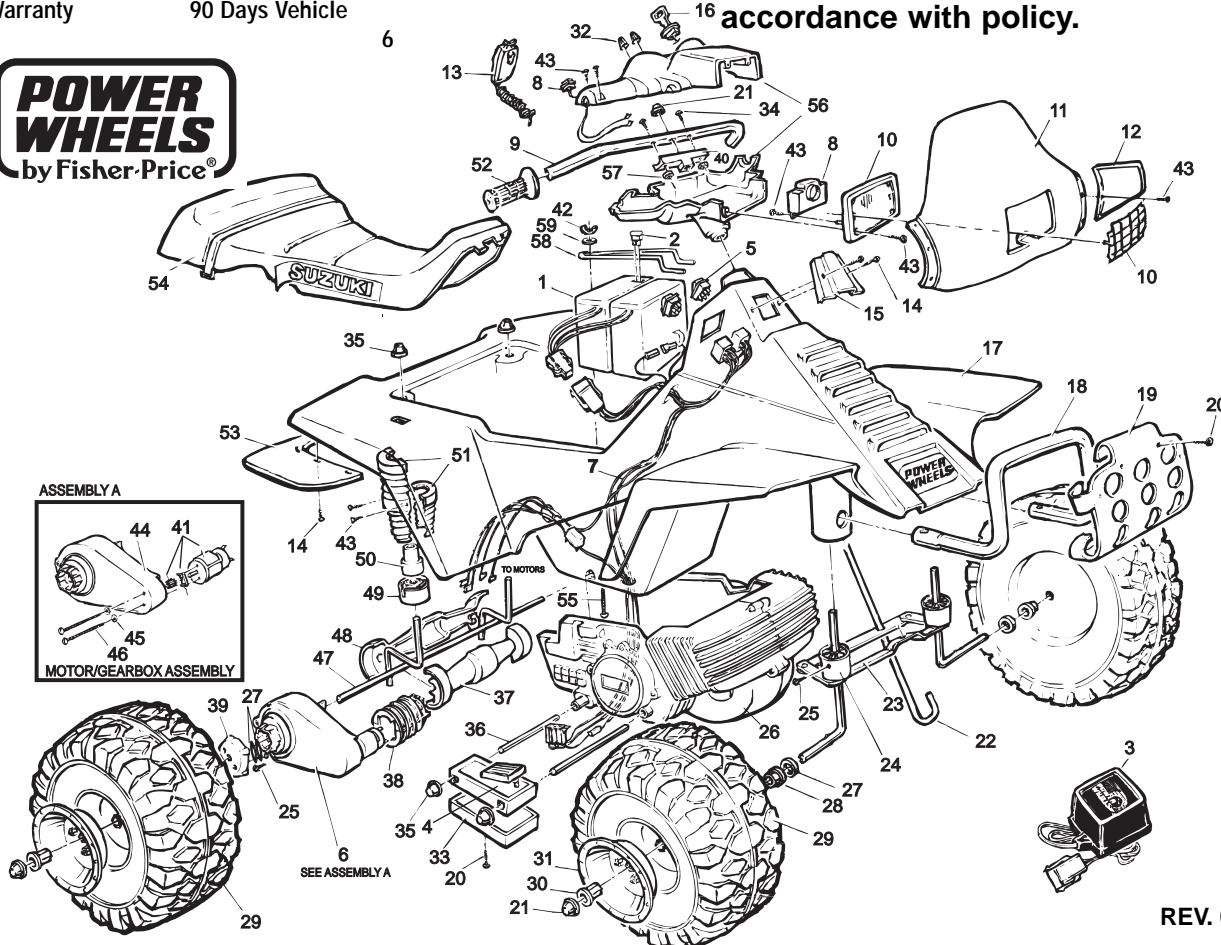

Age Range: 3-7 Yrs.
 Weight Limit: 65 Lbs.
 Surfaces: Hard, Grass & Hills
 Speed: 2.5 / 5.0 MPH Forward
 2.5 MPH Reverse
 Colors: Yellow Body
 Black Tires
 Red / Blue Trim
 Intro: 1994
 Suggested Retail: \$179.99
 Warranty: 90 Days Vehicle

76816-9993 / 86570

'Cycle Sound Suzuki® Quad Racer 900

Advanced Series 12-Volt

This product is affected by the PW recall announced Oct 1998.
 Please confirm that the product is modified or remediated in accordance with policy.