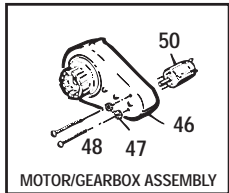

Service Bulletins 138, 142 & 143 ASSEMBLY A