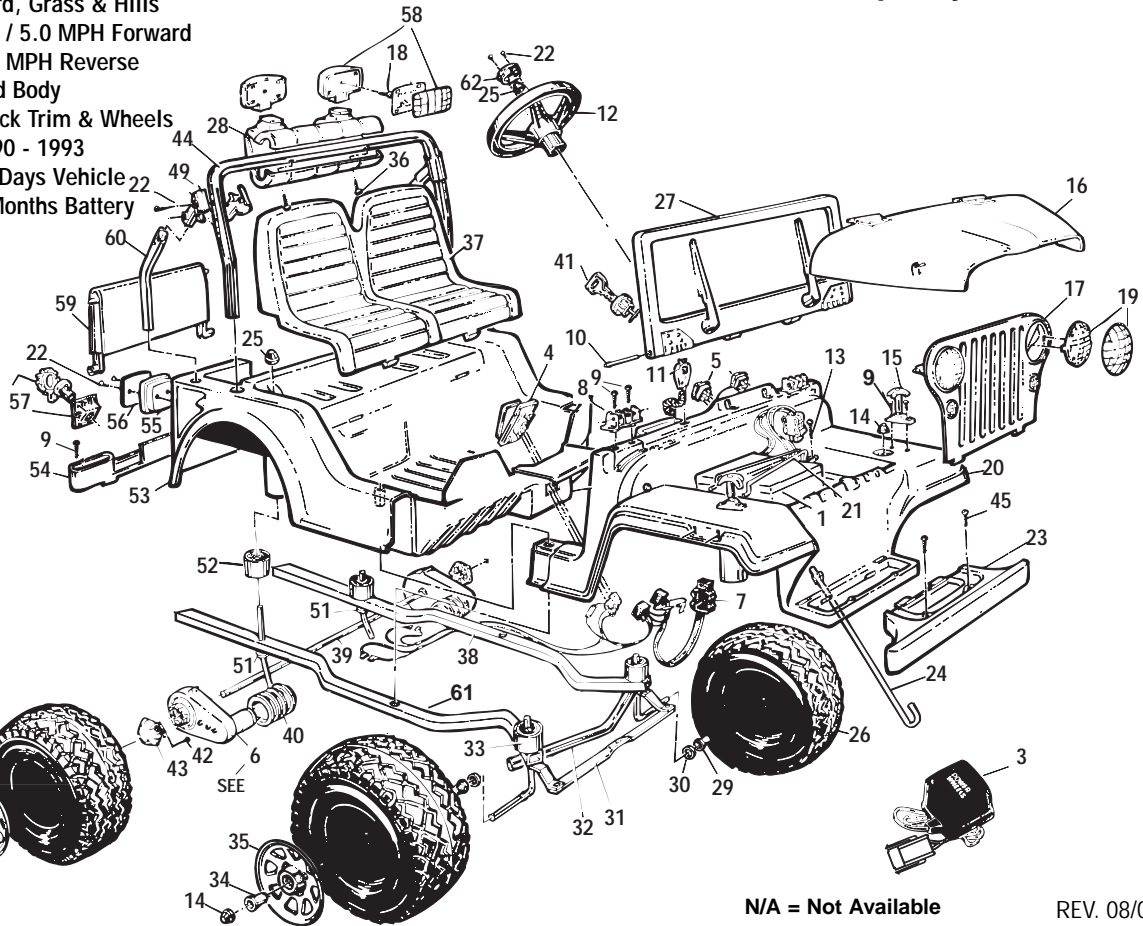

76817-9993 / 86225 JEEP®

Type H / 12 Volt

This product is affected by the PW recall announced Oct 1998. Please confirm that the product is modified or remediated in accordance with policy.

Age Range: 3-7 Yrs.
 Weight Limit: 130 Lbs.
 Surfaces: Hard, Grass & Hills
 Speed: 2.5 / 5.0 MPH Forward
 2.5 MPH Reverse
 Colors: Red Body
 Black Trim & Wheels
 Avail 1990 - 1993
 Warranty 90 Days Vehicle
 6 Months Battery