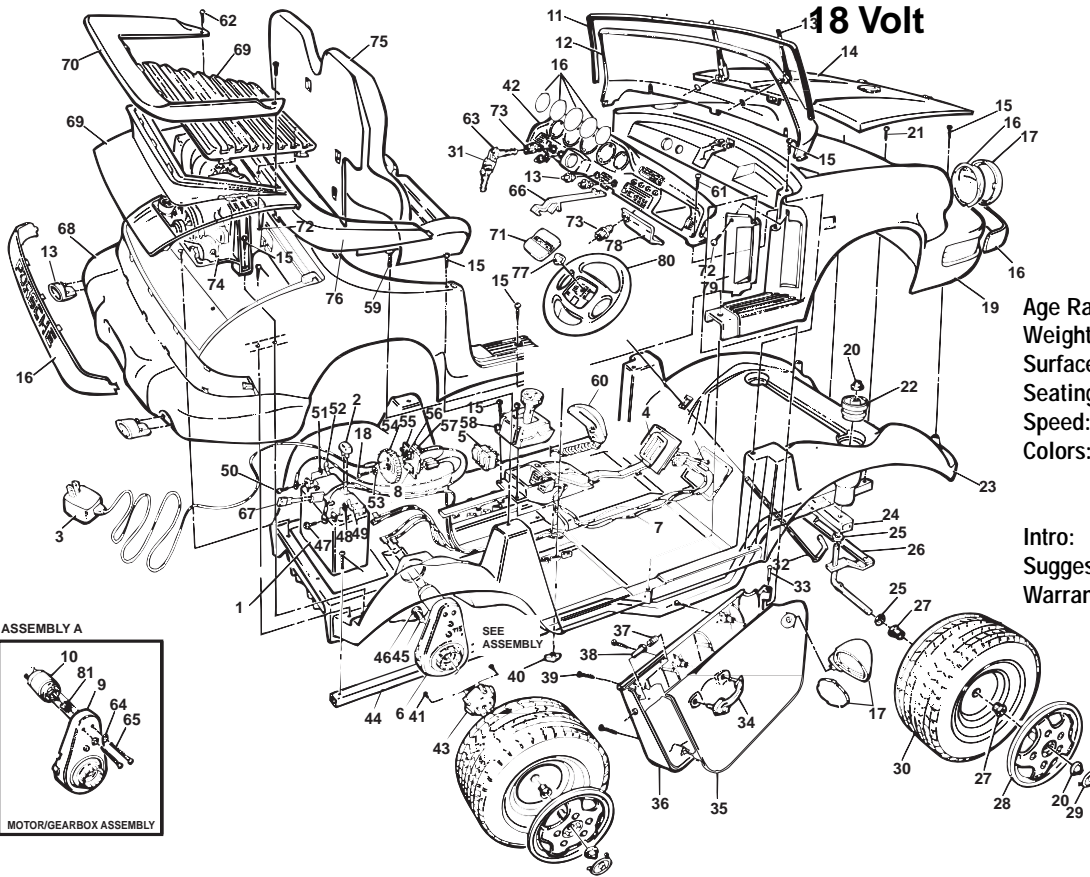

76822-9993 / 87100 / 87100A

Porsche® 911 Turbo

Age Range: 3-8 Yrs.
Weight Limit: 150 Lbs.
Surfaces: Hard, Grass & Hills
Seating: 2 Passengers
Speed: 3 & 6 MPH
Colors: White Body
 Black Wheels
 Red Interior
Intro: 1991-1994
Suggested Retail: \$299.99
Warranty: 90 Days Vehicle
 6 Months Battery