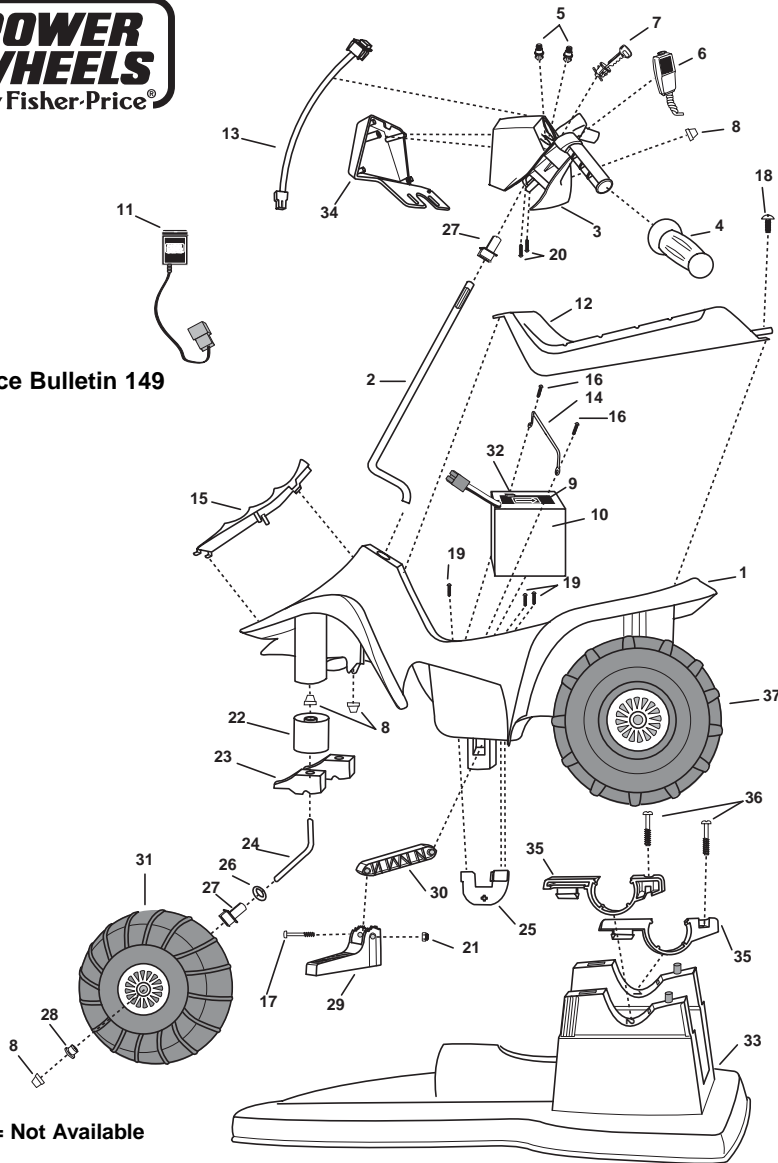

N/A = Not Available

REV. 03/25/04

Item #	Description	Part #	Qty.	Item #	Description	Part #	Qty.	Item #	Description	Part #	Qty.
1	Vehicle Body (N/A)	76950-2109	1	20	#10 x 3/4" Screw	0801-0309	2	PARTS NOT SHOWN			
2	Steering Column N/A	72621-4239	1	21	Lock Nut N/A	0801-0218	2		Label Sheet	769500310A	1
3	Handlebar	76950-2139	1	22	Collar	76950-2129	2		Owner's Manual N/A	76950-0920A	1
4	Handgrip	76950-2159	2	23	Steering Linkage	74504-4219	1		*Literature Bag	769509019C	1
5	Knobs (White) N/A	78570-2179	2	24	Front Axle	74504-4509	2		Large Parts Bag N/A	76950-9249	1
6	Microphone N/A	74780-9479	1	25	T-Slider N/A	76950-2049	1		Small Parts Bag N/A	769509259C	1
7	Key Assembly N/A	74550-2439	1	26	5/16" Washer	0801-0253	2		#5 Motor Gearbox	74504-9519	1
8	** .354 Cap Nut (White)	0801-0548	7	(Can substitute nylon washer 0801-0554 / was deviation 3-98)					#5 Gearbox w/out Motor	72629-9259	1
9	6 Volt (4 Amp/hr.) Battery	0801-0336	1	27	Square (Wheel) Bushing	78560-2659	3		Motor w/Pinion N/A	75520-9539	1
10	Foam Pocket	73560-0401	1	28	Round Bushing	78560-2679	2		Rear Axle N/A	76950-4529	1
11	6 Volt (4 Amp/hr.) Charger	00801-0976	1	29	Footrest N/A	76950-2169	2		Main Wiring Harness N/A	78560-2789	1
12	*Seat (original N/A, see btn)	76950-2309	1	30	Footrest Support	76940-2179	1		Motor Cover	73560-9489	1
13	Switch Assembly	78560-9799	1	31	Front Wheel N/A	76950-2459	2		*** Rear Wheel Bush N/A	76950-2059	2
14	Battery Retainer	74504-4429	1	32	25 Amp Fuse	0801-0151	1		Cam Driver N/A	76950-2029A	1
15	Grille N/A	76950-2149	1	33	Base/Stand N/A	769502019A	1		Compression (wheel)Spring N/A	0801-0570	2
16	#8 x 7/8" Screw	0801-0228	2	34	Headlight Rim N/A	76950-2189	1		Small Spring (in cam) N/A	78560-4549	2
17	#10 x 1-1/4" Bolt	0801-0304	2	35	U-Clip Set N/A	769509069A	1		Nylon Washer N/A	0801-0554	2
18	*#10 x 1/2" Bolt N/A	0801-0271	1	36	#8 x 1" Screw N/A	0801-0273	2		Rear Wheel Kit N/A	76950-9889	1
19	#8 x 1/2" Screw	0801-0202	3	37	Rear Wheel N/A	76950-2469	2				

** Use Cap Nut 0801-0548 When 0801-0251 Is Gone

*Service Bulletin 149 (Seat Fastener Change)

76950-9889 Rear Wheel Kit Includes:

0801-0548	.354 Cap Nut	4
76950-2469	Rear Wheel N/A	2
76950-2029A	Cam/Drive (w/o filler) N/A	2
76950-2099	Rear Wheel Bush N/A	2
76950-0320	Rear Wheel Decals N/A	1
76950-0923	Rework Instruction N/A	

Bold and Underlined parts are to be purchased and installed by Service Centers only. These items may not be sold directly to consumers by Service Centers or Fisher-Price.

***Effective Apr 12-13-97

Rear Wheel Bushing 76950-2059 being replaced by 76950-2099.
When original style bushing subs to new bushing (found in rear wheel assembly),