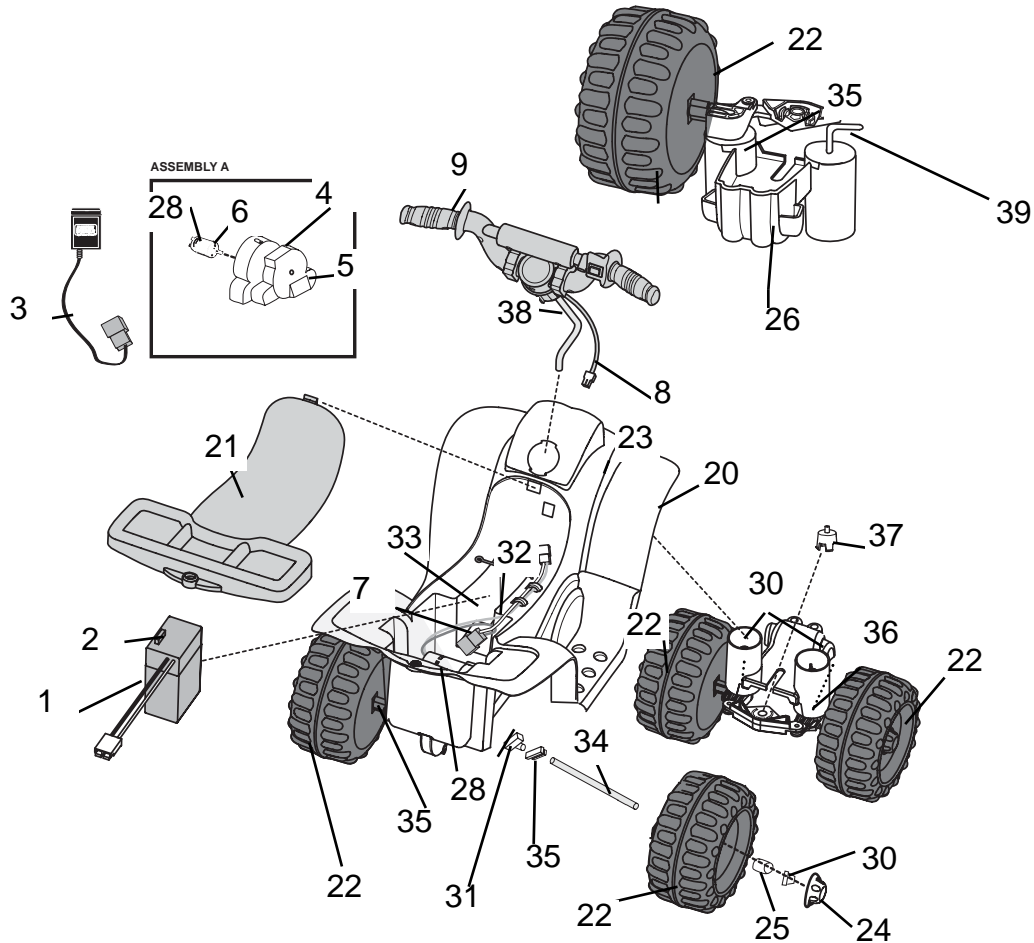

Age Range: 1-3 years  
 Weight Limit: 40 Lbs.  
 Surfaces: Hard and Grass  
 Speed: 2.0 MPH Forward  
 Colors: Blue and Yellow  
 With Black Wheels  
 Intro: 2002  
 Suggested Retail: \$79.99  
 Box Dimensions: 25.25 x 13 x 16.375  
 Warranty: One Year Vehicle  
 6 Months Battery

# 77760-9993 Lil Quad

Toddler Series  
Mini 6 Volt

Item No.	Description	Part No.	Qty.	Item No.	Description	Part No.	Qty.	Item No.	Description	Part No.	Qty.
<b>Working / Electrical Parts</b>				25	Wheel Bushing	77760-2129	4		Main Decal Sheet	77760-0310	1
1	Battery 6 Volt 4 amp, blue	0801-0336	1	26	Brushguard	77760-2139	1		5/16" Washer	0801-0253	2
2	Fuse, 25 amp	0801-0151	1	28	Motor Cover	77760-2159	1		<u>PIC Switch pushbutton</u>	<u>00801-1198</u>	<u>1</u>
3	Charger Fused 6 Volt 4 amp	00801-0976	1	<b>Hardware / Metal Parts</b>							
<u>4</u>	<u>Motor Gearbox Assembly</u>	<u>00968-3900</u>	<u>1</u>	30	Cap nut .354	0801-0604	8				
<u>5</u>	<u>Gearbox W/out Motor</u>	<u>00968-3800</u>	<u>1</u>	31	Bushing w/o extension	76920-2549	2				
<u>6</u>	<u>Motor Pinion Assembly</u>	<u>00968-3700</u>	<u>1</u>	32	Battery Retainer	74230-4129	1				
<u>7</u>	<u>Main Harness Assembly</u>	<u>77760-9699</u>	<u>1</u>	33	#8 x 7/8" Trusshead Screw	0801-0228	2				
8	Handlebar Wire Harness	77760-9799D	1	34	Rear Axle	77760-4529	1				
9	Handle Bar Assm.	77760-9209D	1	35	Wheel Bushing w/ extension	76920-2659	4				
	Includes Handle Bar Harness/Switch/Steering Column			36	Front Wheel Assm.	77760-9139D	1				
<b>Plastic / Other Parts</b>				37	Steering Column Retainer	77760-2359	1				
20	Body	N/A	1	38	Steering Rod	77760-4539	1				
21	Seat with lock	3800-7066	1	39	Front Axle	77760-4519	2				
22	Wheel	77760-2119	4	<b>Parts Not Shown</b>							
23	PW Snap-In Emblem	74460-9069	1		Owner's Manual	77760-0920	1				
24	Wheel Cover	76790-2349	4								