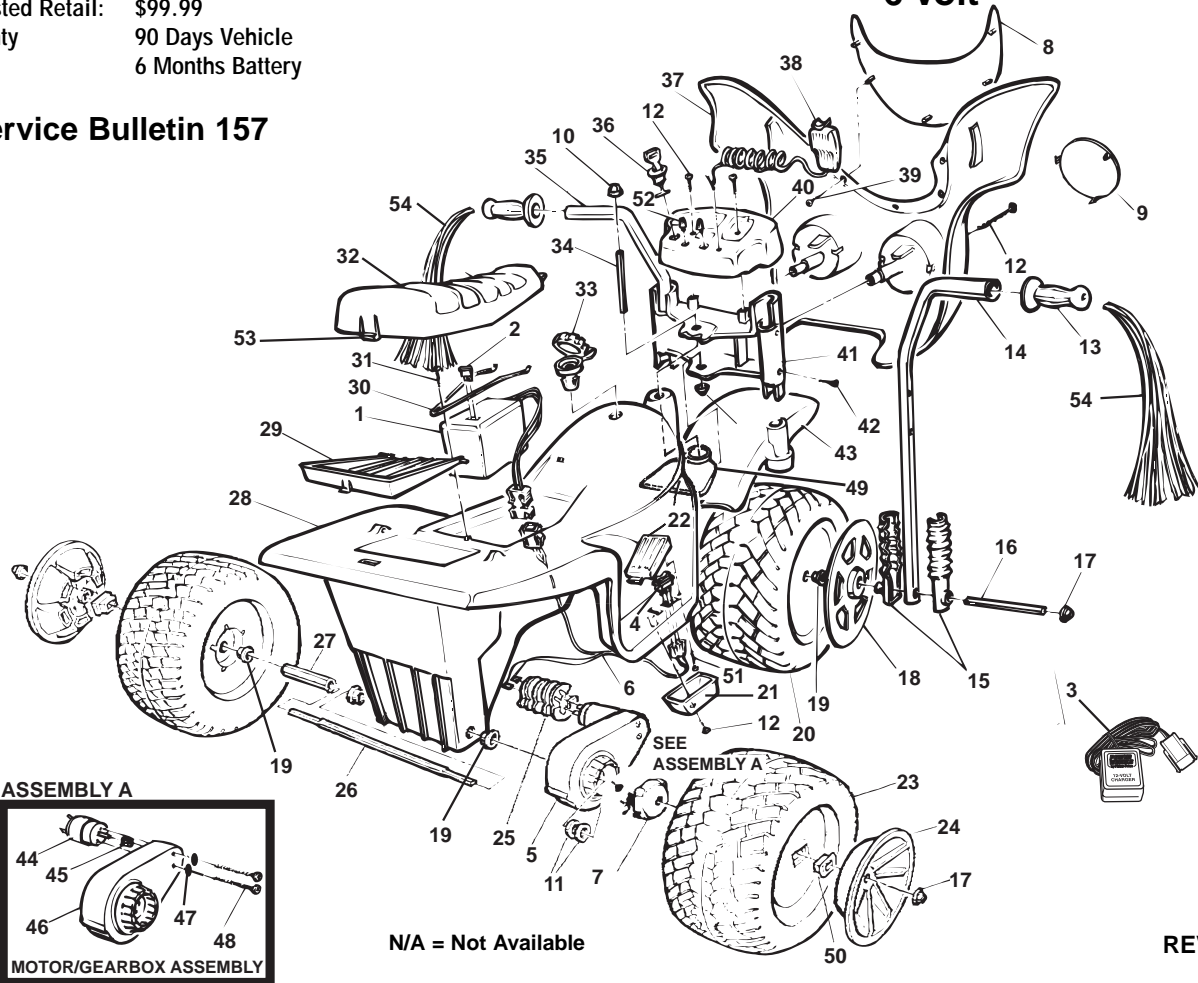

Age Range: 1-1/2 to 4 Yrs.
Weight Limit: 50 Lbs.
Surfaces: Hard
Speed: 2.5 MPH
Colors: Dark Pink Body
Purple Trim
White Wheels

Intro: 5-8-95
Suggested Retail: $99.99
Warranty: 90 Days Vehicle
6 Months Battery

78470-9993 Barbie™ Tropical Splash

Preschool Series
6 Volt

Service Bulletin 157

N/A = Not Available

REV. 09/24/03

Item No.	Description	Part No.	Qty.	Item No.	Description	Part No.	Qty.	Item No.	Description	Part No.	Qty.
1	Battery	0801-0339	1	25	Motor Cover N/A	74590-2489	1	49	Flex Plate N/A	74510-2159	1
2	25 amp Fuse	0801-0151	1	26	Rear Axle	74510-4549	1	50	Rectangular Wheel Bushing	77410-2679	2
3	Charger	0801-0243	1	27	Axle Spacer Tube N/A	74510-4449	1	51	1" Screw N/A	0801-0273	1
4	**Foot Switch	*75527-2709	1	28	Body (N/A)	78470-2109	1	52	Radio Knobs N/A	78570-2179	2
5	Motor/Gearbox Assembly	74780-9509	1	29	Trunk Lid N/A	78470-2329	1	53	Lock Fastener	78570-2239	1
6	**Wiring Harness N/A	76112-9799	1	30	Battery Retainer N/A	74510-4439	1	54	Tassels	73680-2129	2
7	Driver N/A	77410-2239	1	31	7/8" Screw	0801-0228	1	PARTS NOT SHOWN			
8	Windshield	74510-2179	1	32	Seat N/A	78470-2309	1	#6 - 20 x 1" Screw for Swivel Bracket			
9	Lens Cover Set	74510-9159	1	33	Gas Cap N/A	78470-2249	1	0801-0254 1			
10	.354 Cap Nut	0801-0251	2	34	Pivot Pin N/A	74510-4429	1	1-1/4" Scr for Flex Plate N/A			
11	7/16" Washer	0801-0196	2	35	Left Handlebar N/A	74850-4439	1	0801-0216 2			
12	1-1/2" Screw	0801-0308	5	36	Key Housing N/A	74550-2439	1	78570-2179 2			
13	Handgrip	74504-2219	2	37	Windscreen N/A	78470-2729	1	78470-9019 1			
14	Right Handlebar N/A	74850-4429	1	38	Microphone N/A	74780-9479	1	78470-9019 1			
15	Shock Set N/A	77410-2089	1	39	3/8" Screw N/A	0801-0219	2	Adhesive Harness Clip			
16	Front Axle	74510-4519	1	40	Dash N/A	78470-2699	1	0801-0313 1			
17	.437 Retainer w/Body	0801-0376	4	41	Swivel Bracket N/A	74850-2129	1	78470-6059 1			
18	Front Hubcap N/A	78470-2579	2	42	3/4" Screw N/A	0801-0191	4	78470-0320 1			
19	Wheel Spacer	74550-2689	5	43	Fender N/A	78470-2259	1	0801-0255 1			
20	Front Wheel N/A	78470-2469	1	44	Motor w/Pinion	74590-9539	1	Wheel Driver Screw			
21	Footboard Cover N/A	78470-2159	1	45	Drive Gear	74550-2269	1	0801-0255 1			
22	Foot Ped w/Spring Clip N/A	77410-9169	1	46	Gearbox	74580-9269	1				
23	Rear Wheel N/A	78470-2459	2	47	Star Washer N/A	0801-0330	1				
24	Rear Hubcap N/A	78470-2589	2	48	Motor Bolt	0801-0269	2				

Service Bulletin 158 **Bold and Underlined parts are to be purchased and installed by Service Centers only. These items may not be sold directly to consumers by Service Centers or Fisher-Price.

*Service Bulletin 157