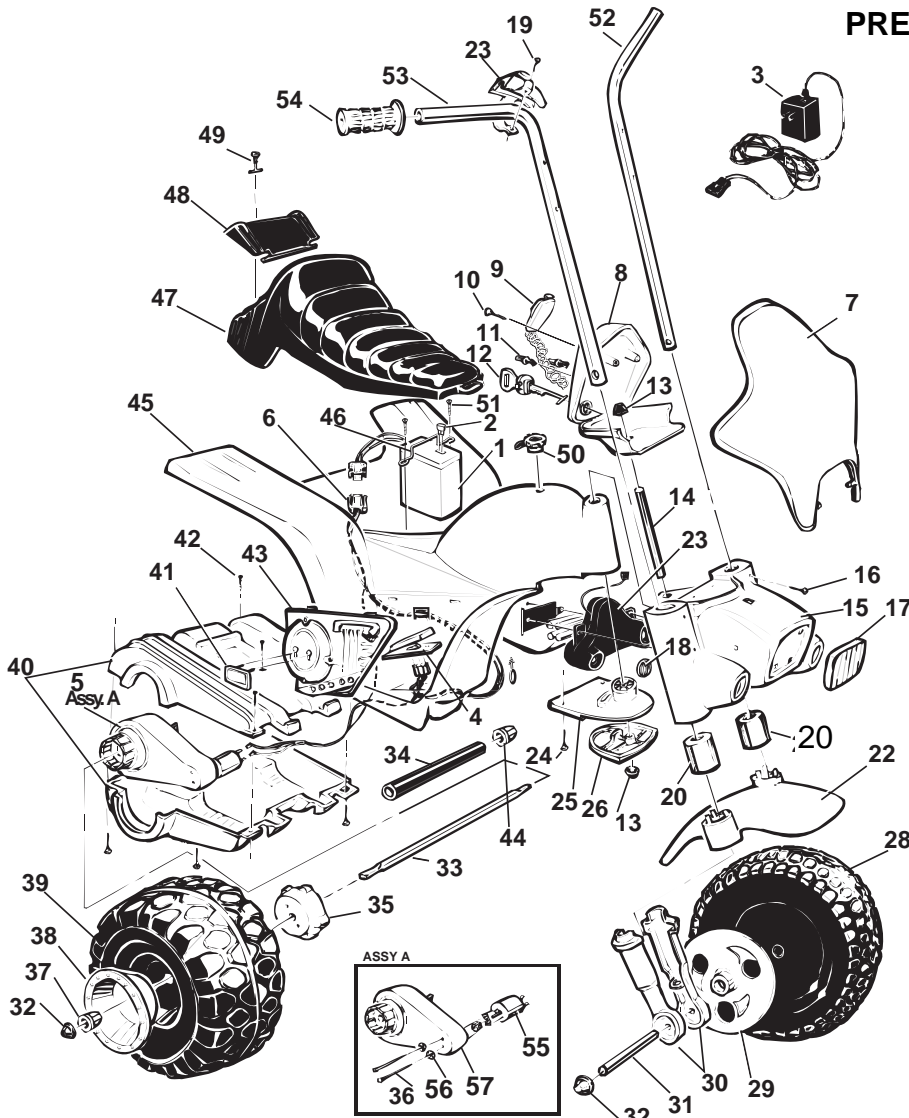

78570-9993 / 84860 HIGHWAY PATROL

PRE-SCHOOL SERIES
6 VOLT

Age Range: 2 - 6 Yrs.
 Weight Limit: 50 Lbs.
 Surfaces: Hard
 Speed: 2.5 MPH
 Colors: White Body
 Yellow trim
 Avail: 7-17-95 - 1997
 Suggested Retail: \$129.99 - 139.99
 Box Dimensions: 34" x 19" x 28"
 Warranty: 90 Vehicle
 6 Months Battery
 Batteries (Sound/Lights) 4 AA