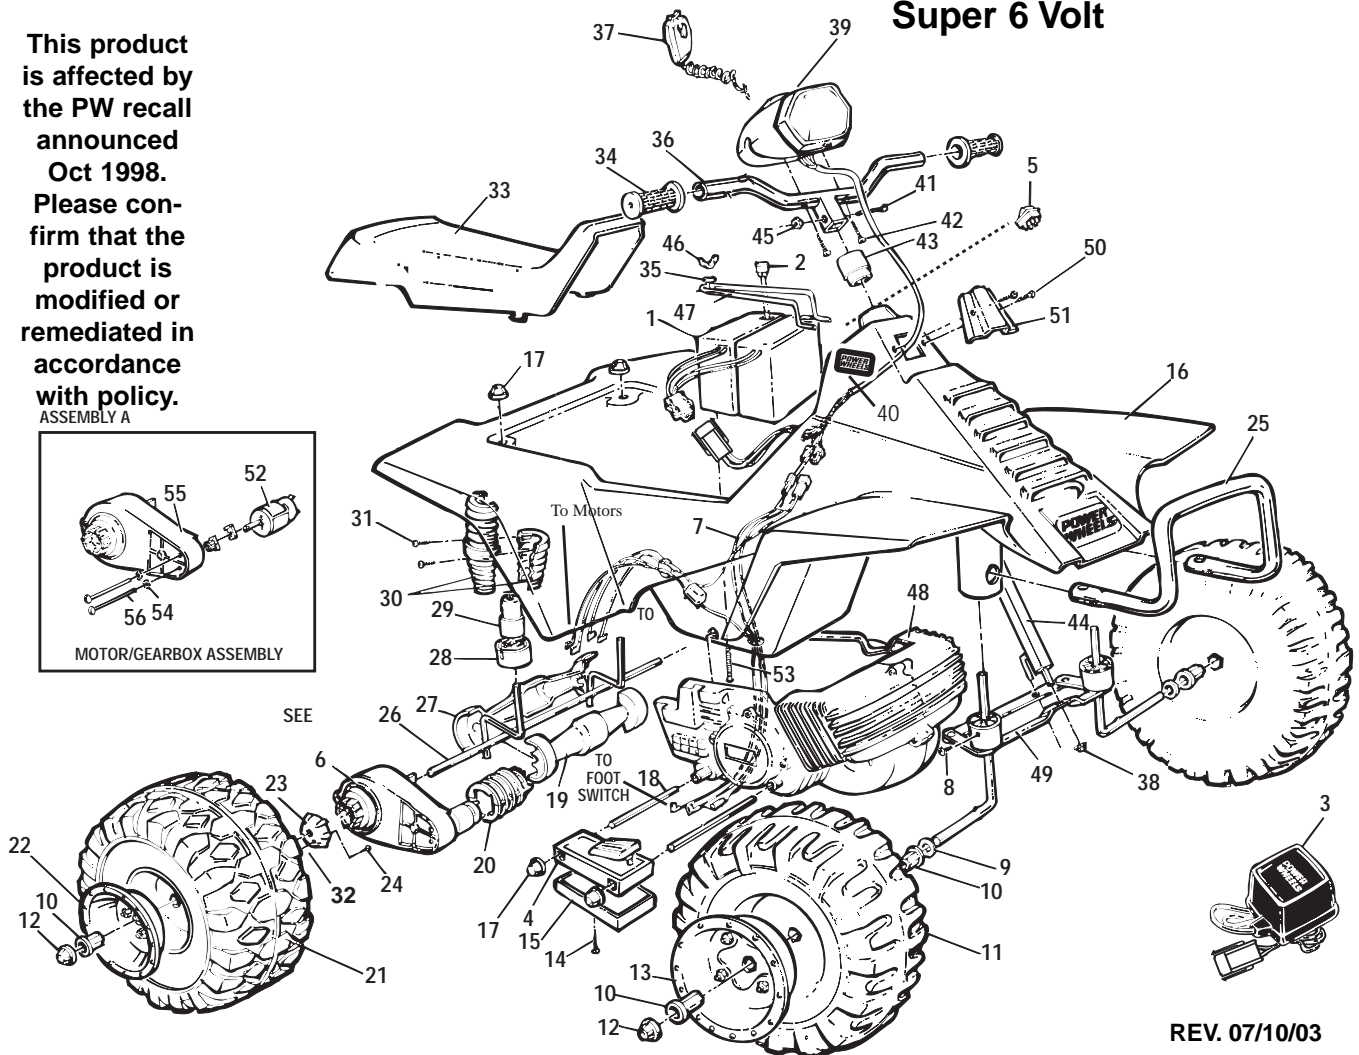

Age Range: 3-7 Yrs.
Weight Limit: 65 Lbs.
Surfaces: Hard, Grass & Carpet
Speed: 3.5 MPH
Intro: 1994
Warranty: 90 Days Vehicle
6 Months Battery

78630-9993 / 85440 SUZUKI® QUAD SPORT®

Super 6 Volt

This product is affected by the PW recall announced Oct 1998. Please confirm that the product is modified or remediated in accordance with policy.

ASSEMBLY A

REV. 07/10/03

Item No.	Description	Part No.	Qty.	Item No.	Description	Part No.	Qty.	Item No.	Description	Part No.	Qty.
1	Battery (Type H)	00801-0712	1	23	Driver	73233-2239	2	45	Lock Nut N/A	0801-0318	1
2	Therm fuse-no longer used	0801-0153	1	24	#10 x 1" Screw	0801-0220	4	46	Wing Nut N/A	0801-0317	1
3	Charger Super 6 Volt	0801-0973	1	25	Roll-Bar N/A	78630-9419	1	47	Battery Retainer	76262-4489	1
4	Footboard Assembly	76108-9159	1	26	Rear Axle Assembly N/A	76816-4539	1	48	False Moto sub Quad 95N/A	75560-2099	1
5	Control Switch	0801-0148	1	27	Axle Cover (Outside) N/A	76115-2169	2	49	Steering Linkage (N/A)	80055-0087	1
6	3B Motor/Gearbox Assy	74180-9519	2	28	Rear Post Bushing N/A	73233-2549	2	50	#8 x 1/2" Phillips Screw	0801-0202	2
7	Wiring Harness N/A	78630-9799	1	29	Rear Bushing w/Extension N/A	76262-2549	2	51	Cover Plate (N/A)	80001-0401	1
8	#10 x 1/2" Phillips Screw	0801-0255	2	30	Shock Set (Sub Ninja) N/A	74590-9789	2	52	Motor W/Pinion	74580-9539	2
9	7/16" Washer N/A	0801-0196	2	31	#6 x 1/2" Screw	0801-0222	4	53	Carriage Bolt	0801-0305	1
10	Hex Bushing	73233-2559	6	32	Spacer (N/A)	76188-2419	2		(order hardware bag)	78475-9529A	1
11	Front Wheel N/A	76266-2459	2	33	Seat sub Blue Quad 95N/A	75560-2819	1	54	Star Washer N/A	0801-0330	4
12	.437 Cap Nut	0801-0214	4	34	Handgrip N/A	76115-2179	2	55	3B Gearbox	74550-9279	2
13	Front Hubcap	73233-2579	2	35	#10 Washer N/A	76822-4409	1	56	Motor Bolts	0801-0269	4
14	#8 x 2" Screw N/A	0801-0268	1	36	Handlebar N/A	80029-0034	1				
15	Bottom Cover (Footbd N/A)	76108-2169	1	37	Microphone	73233-9479	1				
16	Body (N/A)	78630-2109	1	38	Hat Cap	76262-4429	1				
17	.354 Cap Nut	0801-0215	6	39	Headlight Assy.	78630-9089	1				
18	Footboard Support Rod	76262-4439	2	40	Emblem Set	74540-9069	1				
19	Axle Cover (Inside) N/A	76115-2159	1	41	1" Bolt	76262-4459	1				
20	Motor Cover	76803-2489	2	42	#6 x 1-1/2" Screw	0801-0221	2				
21	Rear Wheel N/A	76188-2459	2	43	Steering Column Bushing	75560-2259	1				
22	Rear Hubcap	74590-2579	2	44	Steering Column	80054-0020	1				

PARTS NOT SHOWN

Left Footrest N/A	76108-2179	1
Literature Bag (N/A)	80034-0521	1
Switch Hole Cover N/A	76188-2449	1
Decal Sheet N/A	80017-0295	1

N/A = Not Available **Bold and Underlined parts are to be purchased and installed by Service Centers only. These items may not be sold directly to consumers by Service Centers or Fisher-Price.**