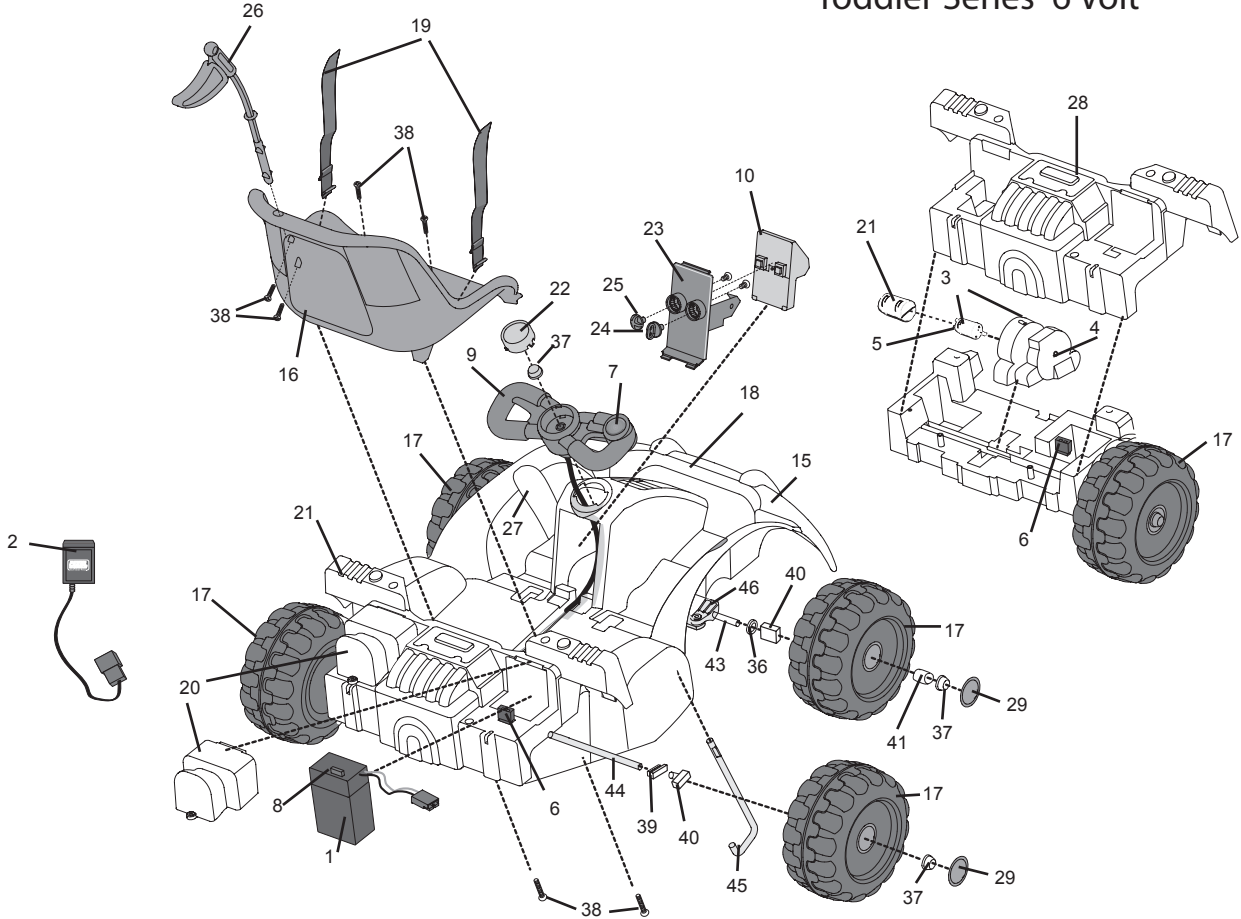

Age Range: 1 to 3 years
 Weight Limit: 40 Lbs
 Surfaces: Hard/Grass
 Speed: 2 mph forward
 Colors: Blue and Red
 Intro: 2002
 Suggested Retail: \$99.99
 Box Dimensions: 11.37 x 24.37 x 30.75
 Warranty

B0263-9993 Get Set Go! Kart TRU

Toddler Series 6 Volt

One Year Vehicle
 6 Months Battery

Item No.	Description	Part No.	Qty.	Item No.	Description	Part No.	Qty.	Item No.	Description	Part No.	Qty.
Working / Electrical Parts				28	V-Lever	78560-2419	1	Parts Not Shown			
1	Battery	0801-0336	1	29	Wheel Cover	B0263-2349	4	Parts Bag			
2	Charger	00801-0976	1	Hardware / Metal Parts				B0263-9249			
3	Motor Gearbox Assembly	00968-3900	1	36	Washer 5/16	0801-0253	2	76790-9269			
4	Gearbox W/out Motor	00968-3800	1	37	.354 White Palnut	0801-0548	6	76790-0920			
5	Motor Pinion Assembly	00968-3700	1	38	8 x 3/4 screw	0912-8001	6	B0263-0310			
6	Motor Harness	76790-9699	1	39	Rectangular Bushing w/o ext	74504-25494	1	78780-0320			
7	Switch	00801-1222	1	40	Rectangular Bushing w ext	78560-2659	2	801-0202			
8	Fuse	0801-0151	1	41	Bushing Retainer Keeper	78780-2129	4	2			
9	Steering Wheel W/Harness	B0263-9199	1	43	Front Axle	76790-4519	2				
10	Sound Box	76790-9539	1	44	Rear Axle	76790-4529	1				
Plastic / Other Parts				45	Steering Column	76790-4539	1				
15	Body N/A	3800-6892	1	46	Steering Linkage Assm.	3800-7042	1				
16	Seat Labled	3800-7041	1								
17	Wheel	76790-2119	4								
18	PW Emblem	74460-9069	1								
19	Seat Belt Set	75547-5519	1								
20	Rear Bumper Cover	76790-2139	2								
21	Motor Cover	76790-2159	1								
22	Steering Wheel Cap	B0263-2229	1								
23	Sound Box Cover	B0263-2239	1								
24	Key Knob	B0263-2249	1								
25	Sound Knob	B0263-2259	1								
26	Flag	B0263-2269	1								
27	Chassis Cap	B0263-2359	2								