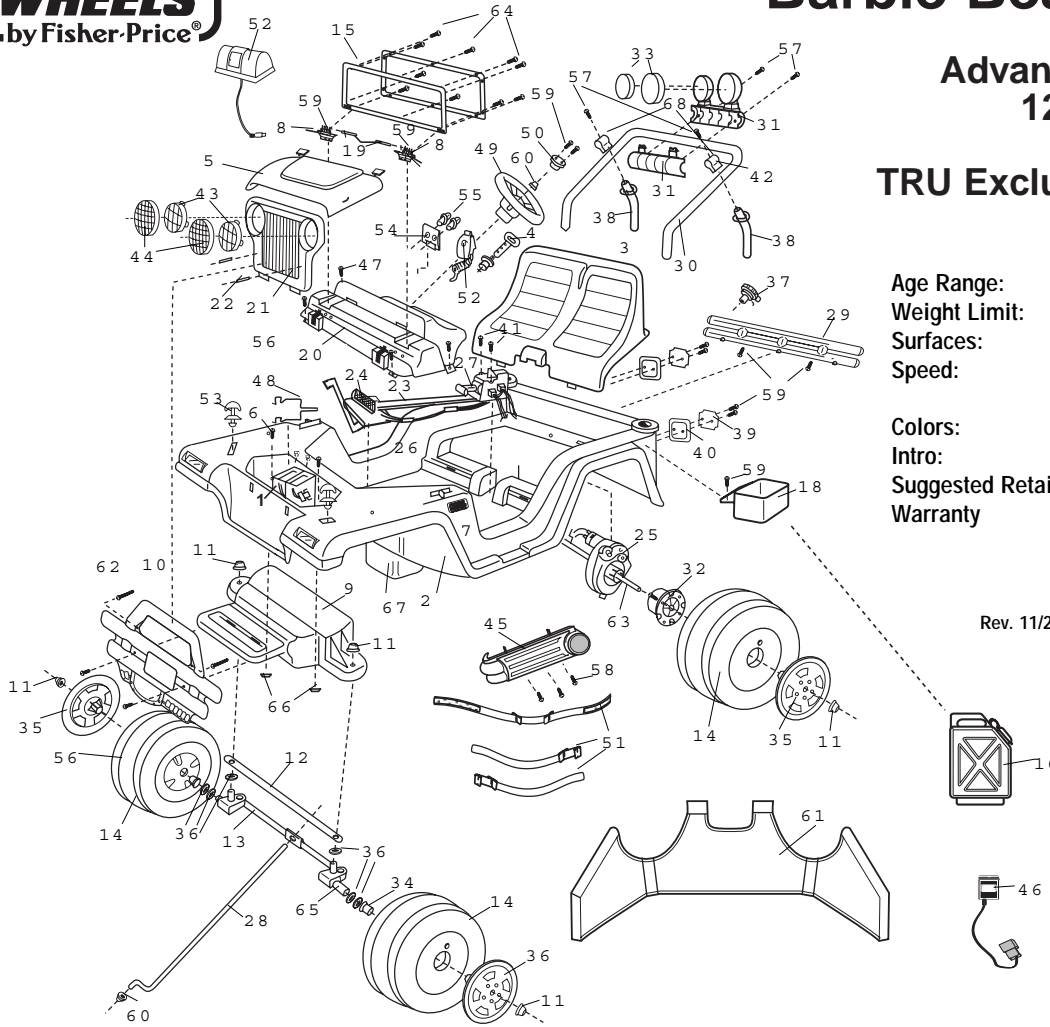

# B1675-9993 Barbie Beach Ranger

Advanced Series  
12 Volt

TRU Exclusive Canada

Age Range: 3-7 Yrs.  
Weight Limit: 130 Lbs.  
Surfaces: Hard & Grass  
Speed: 2.5 Reverse  
2.5 / 5.0 MPH Forward  
Colors: Silver w/Purple Wheels  
Intro: 2003  
Suggested Retail: \$348.60  
Warranty: 1 year bumper to bumper  
6 Months Battery