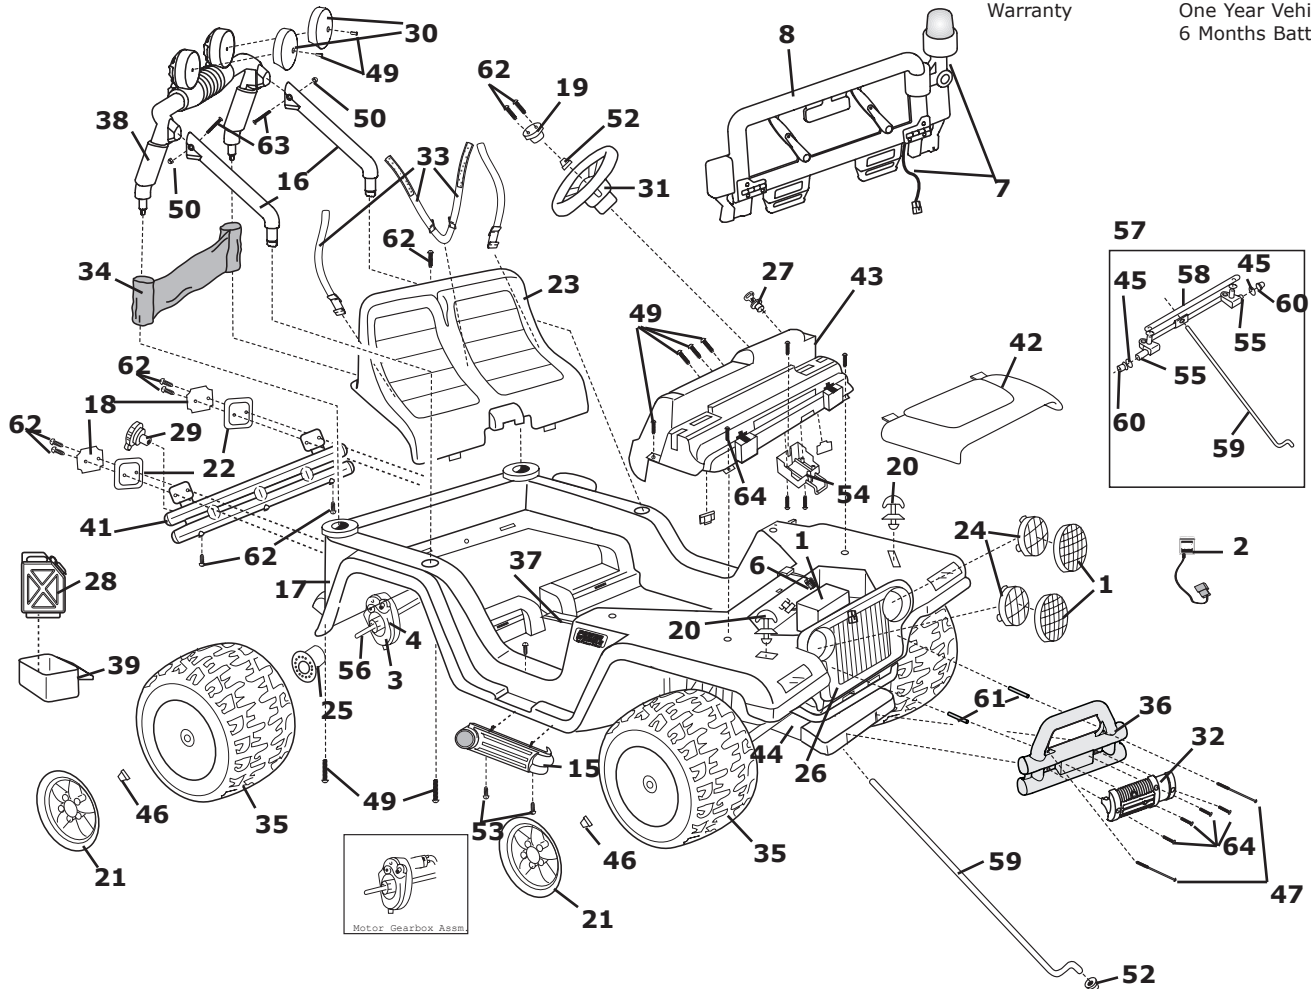

B2489

Barbie Beach Ranger
Advanced Series
12 Volt

Age Range: 3-7 years
Weight Limit: 130 lbs
Surfaces: Hard and Grass
Speed: 2.5/5.0 mph for ward. 2.5 reverse
Colors:
Intro: 2003
Suggested Retail: \$299.99
Box Dimensions: 20.75 x 33.75 x 44.75
Warranty: One Year Vehicle
6 Months Battery