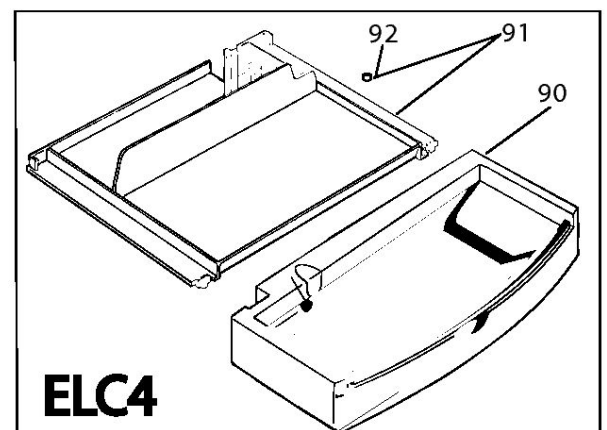

0132154001

DE' LONGHI "US/CA" EC610  
SILVER

**ELC4**

This Exploded Drawing is for Informational Purposes Only. No Technical Support or Installation Instructions are Available.  
If you do not see the part you are looking for on our website, please email [partsrequest@smallappliance.com](mailto:partsrequest@smallappliance.com) for assistance.