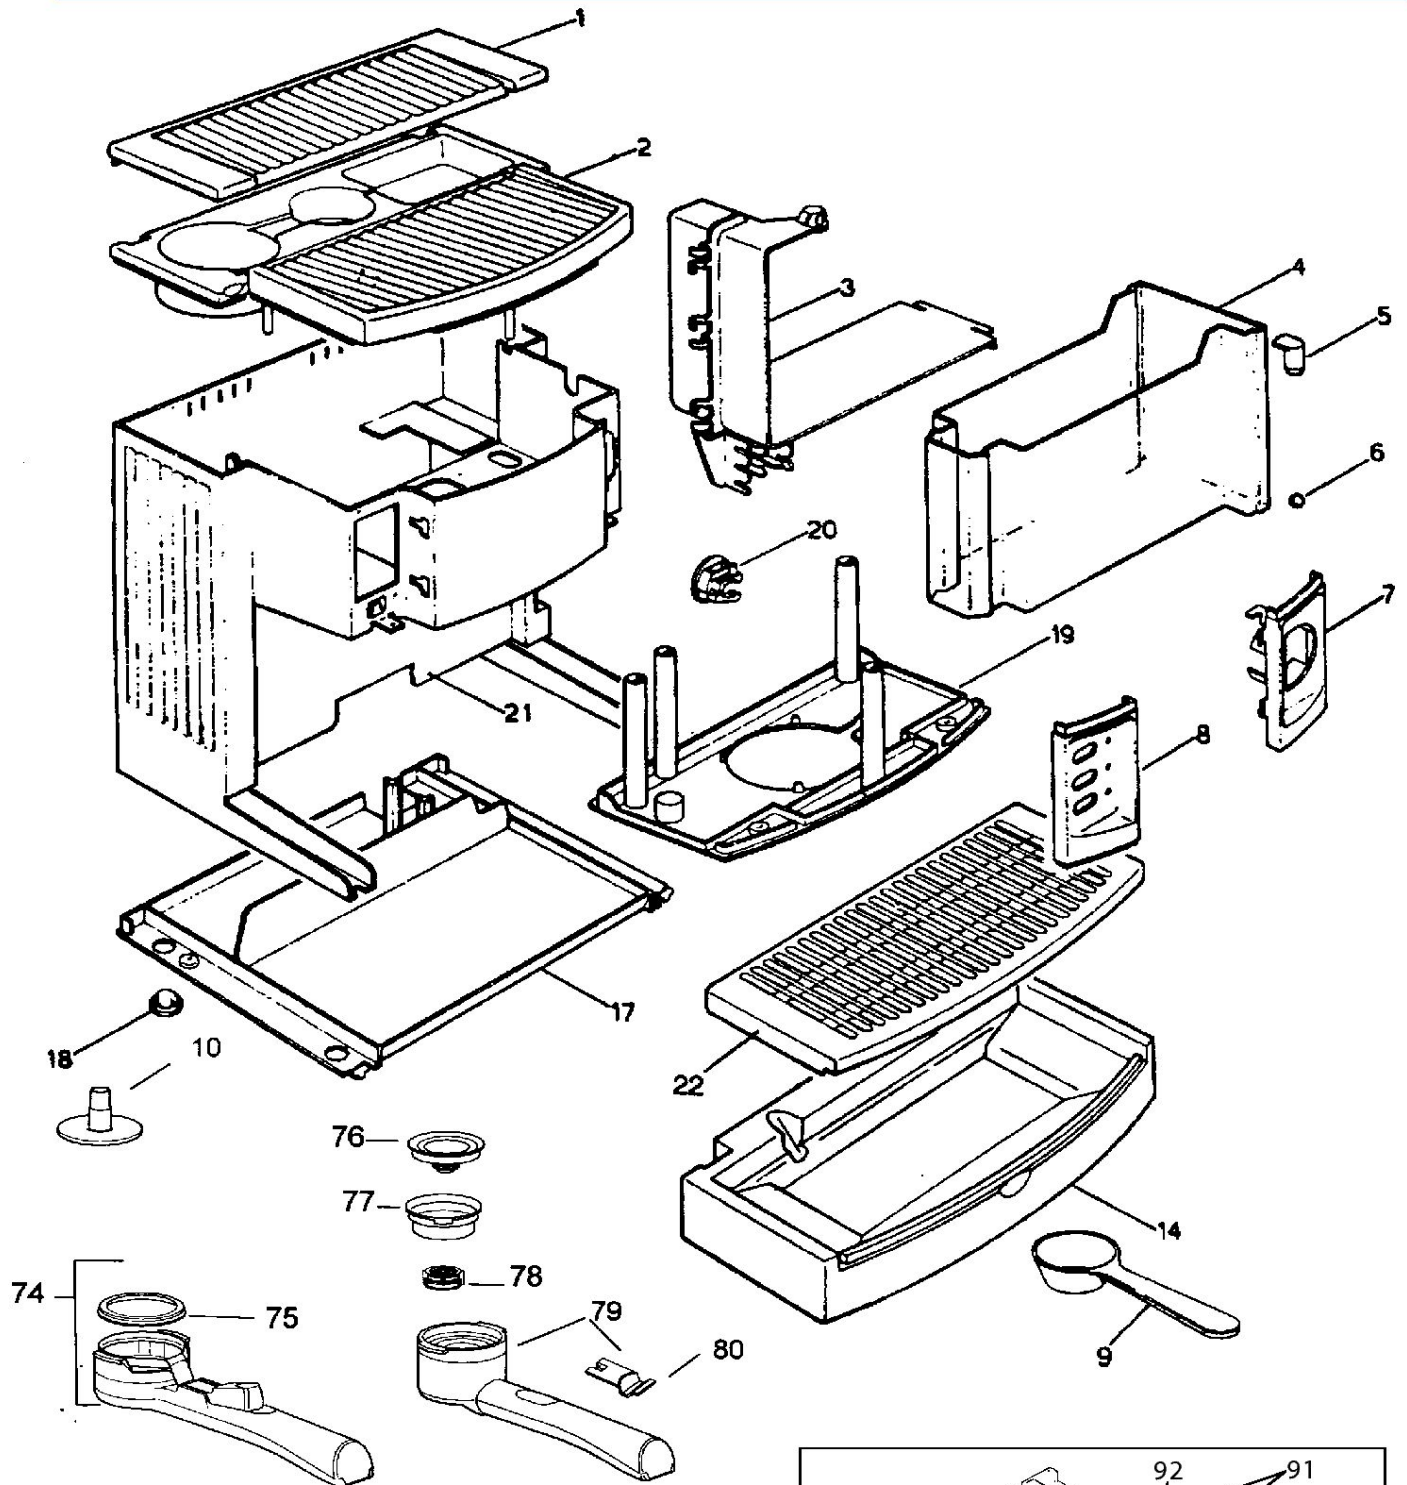

0132154001

DE' LONGHI "US/CA" EC610  
SILVER

**ELC4**

This Exploded Drawing is for Informational Purposes Only. No Technical Support or Installation Instructions are Available.  
If you do not see the part you are looking for on our website, please email [partsrequest@smallappliance.com](mailto:partsrequest@smallappliance.com) for assistance.

0132154001

DE' LONGHI "US/CA" EC610

SILVER