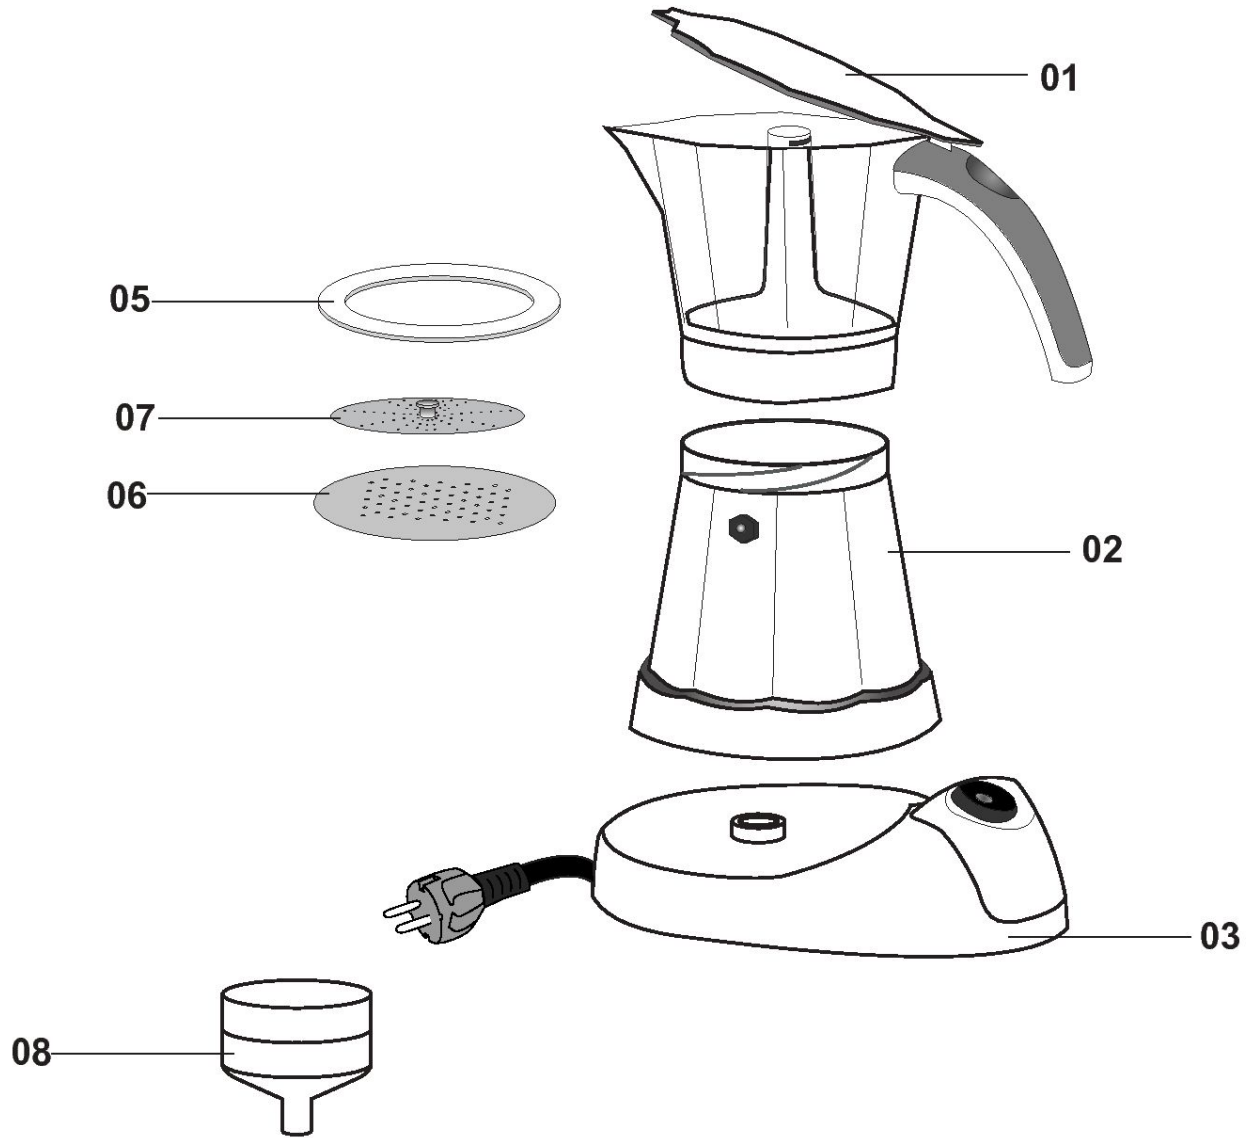

0132035004

DE'LONGHI "US/CA" EMK6

This Exploded Drawing is for Informational Purposes Only. No Technical Support or Installation Instructions are Available.
If you do not see the part you are looking for on our website, please email partsrequest@smallappliance.com for assistance.

SERVICE

| Pos | Codice | Italiano | English | Francais | Deutsch | Espanol |
|-----|-------------------|-------------|--------------|--------------|---------------|------------|
| 01 | 7332158500 | CARAFFA | CARAFE | CARAFE | KARAFFE | GARRAFA |
| 02 | 7332172500 | CALDAIA | BOILER | CHAUDIERE | HEIZKESSEL | CALDERA |
| 03 | 7332159500 | BASE | SUPPORT BASE | BASE D'APPUI | STUETZFLAECHE | SOPORTE |
| 05 | 5332135100 | GUARNIZIONE | GASKET | JOINT | DICHTUNG | GUARNICION |
| 06 | 6032104200 | FILTRO | FILTER | FILTRE | FILTER | FILTRO |
| 07 | 5532114300 | ADATTATORE | ADAPTER | ADAPTATEUR | PASSTUECK | ADAPTADOR |
| 08 | 5532113900 | FILTRO | FILTER | FILTRE | FILTER | FILTRO |

DE'LONGHI 'US/CA' EMK6 Cod.0132035004