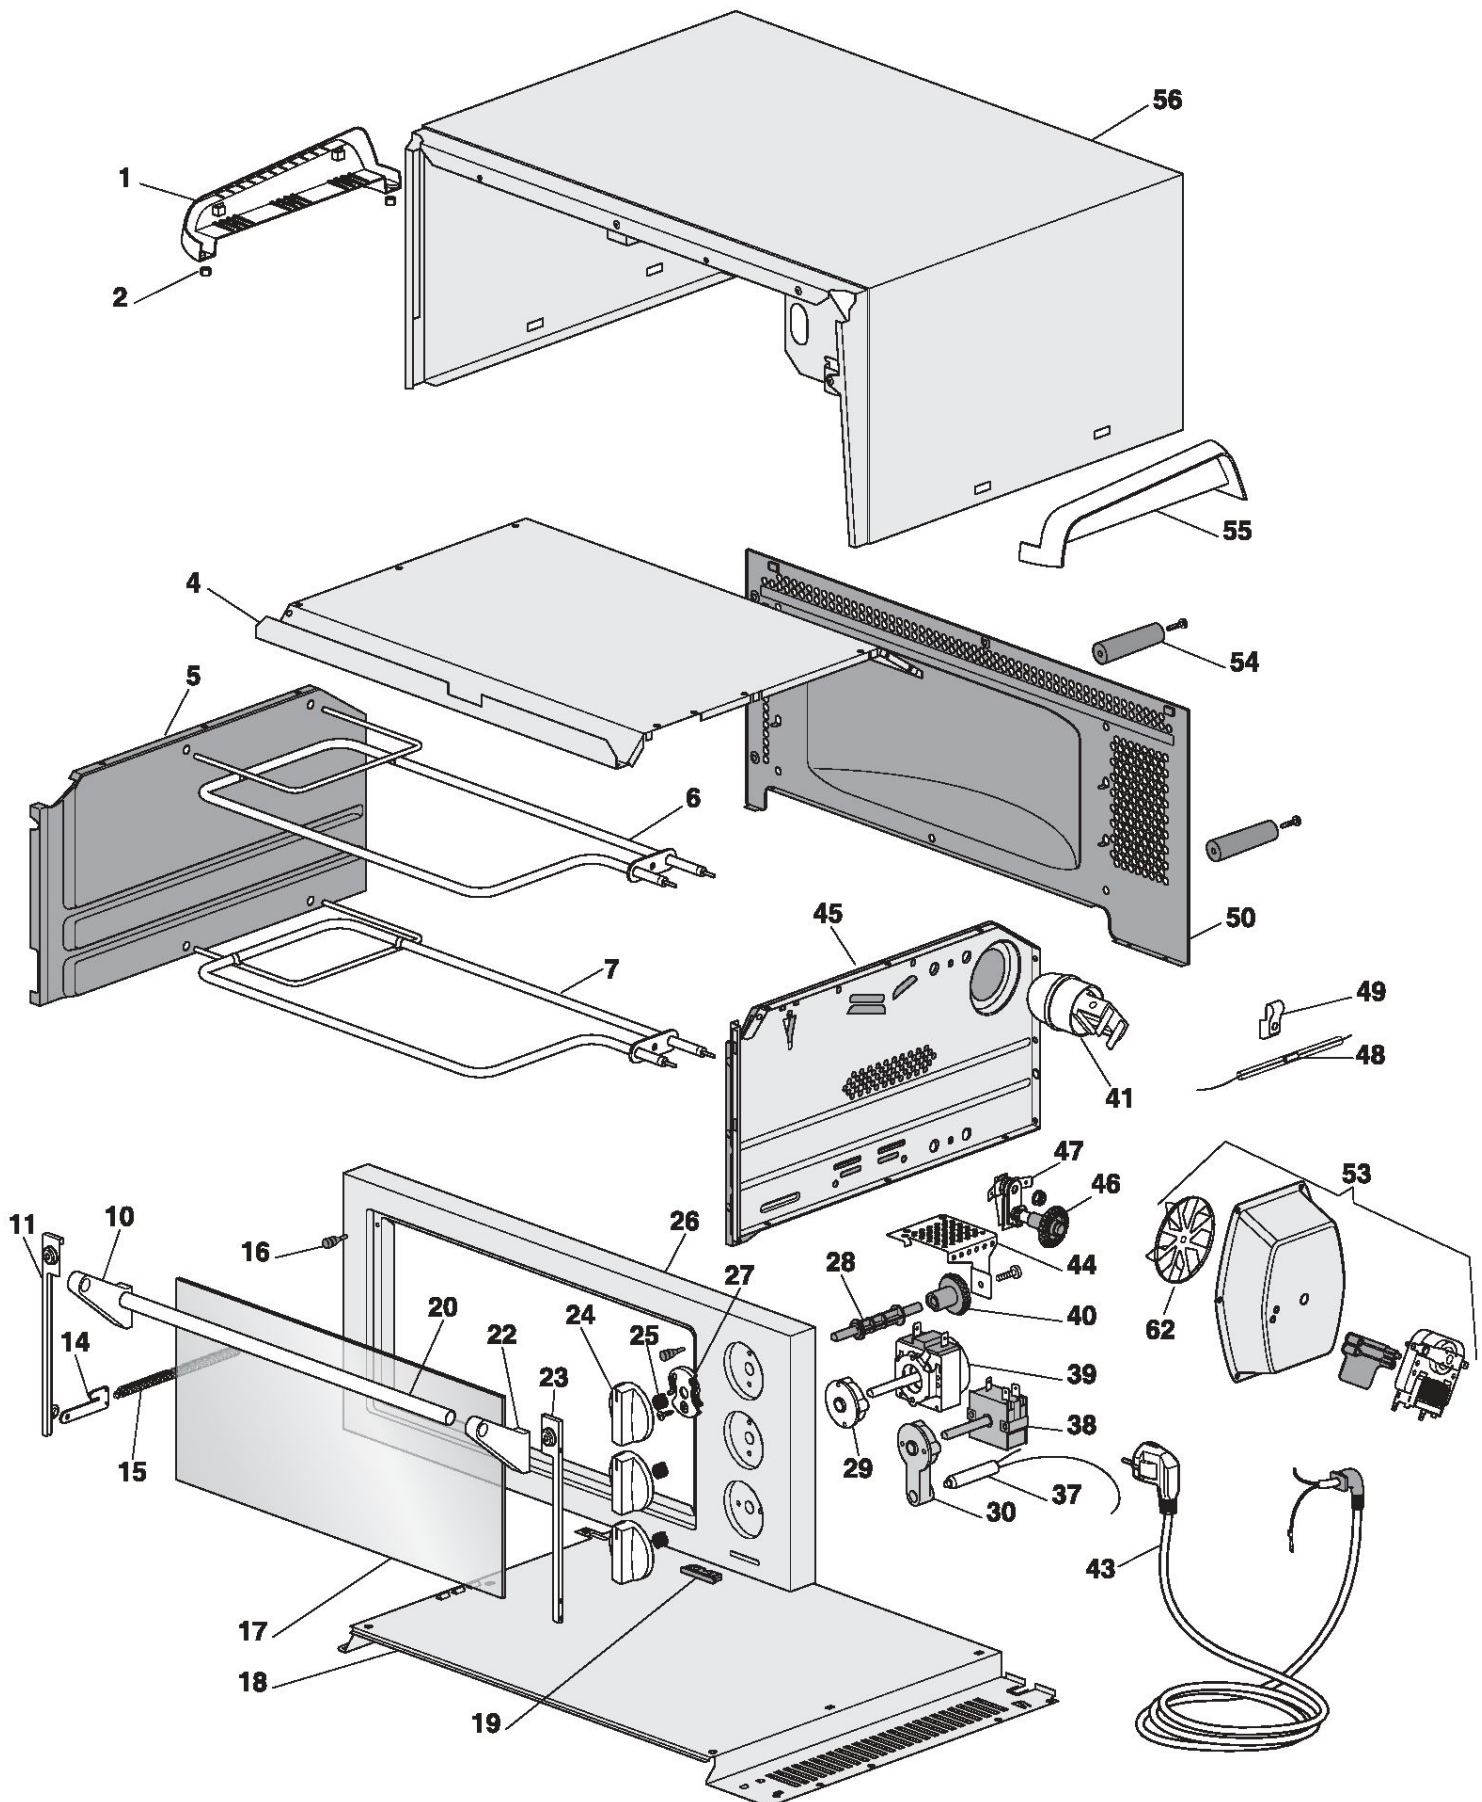

0118442310

DE' LONGHI "US/CA" EO-1270.B

This Exploded Drawing is for Informational Purposes Only. No Technical Support or Installation Instructions are Available.
If you do not see the part you are looking for on our website, please email partsrequest@smallappliance.com for assistance.