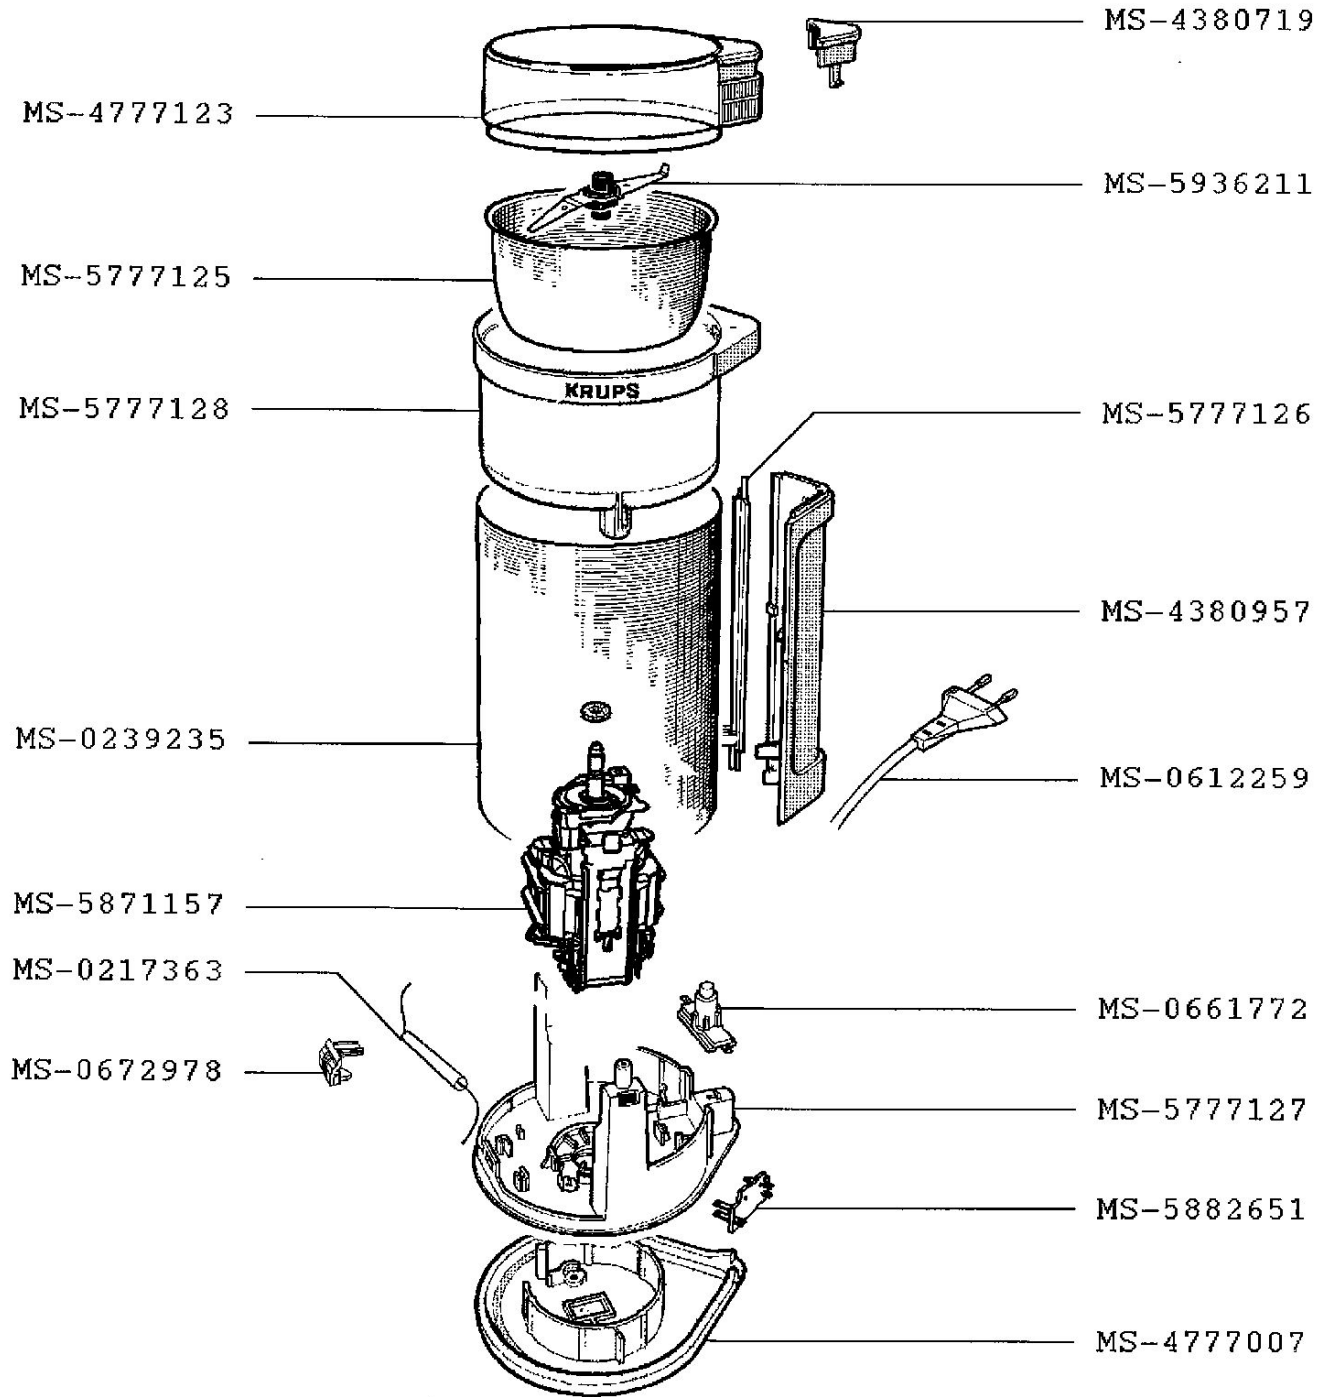

KRUPS COFFEE MIL

GX410011(R)

CREATION	8/24/2004	PAGE	COUNTRY	FAMILY
EDIT	6/13/2005	1/1	US	II