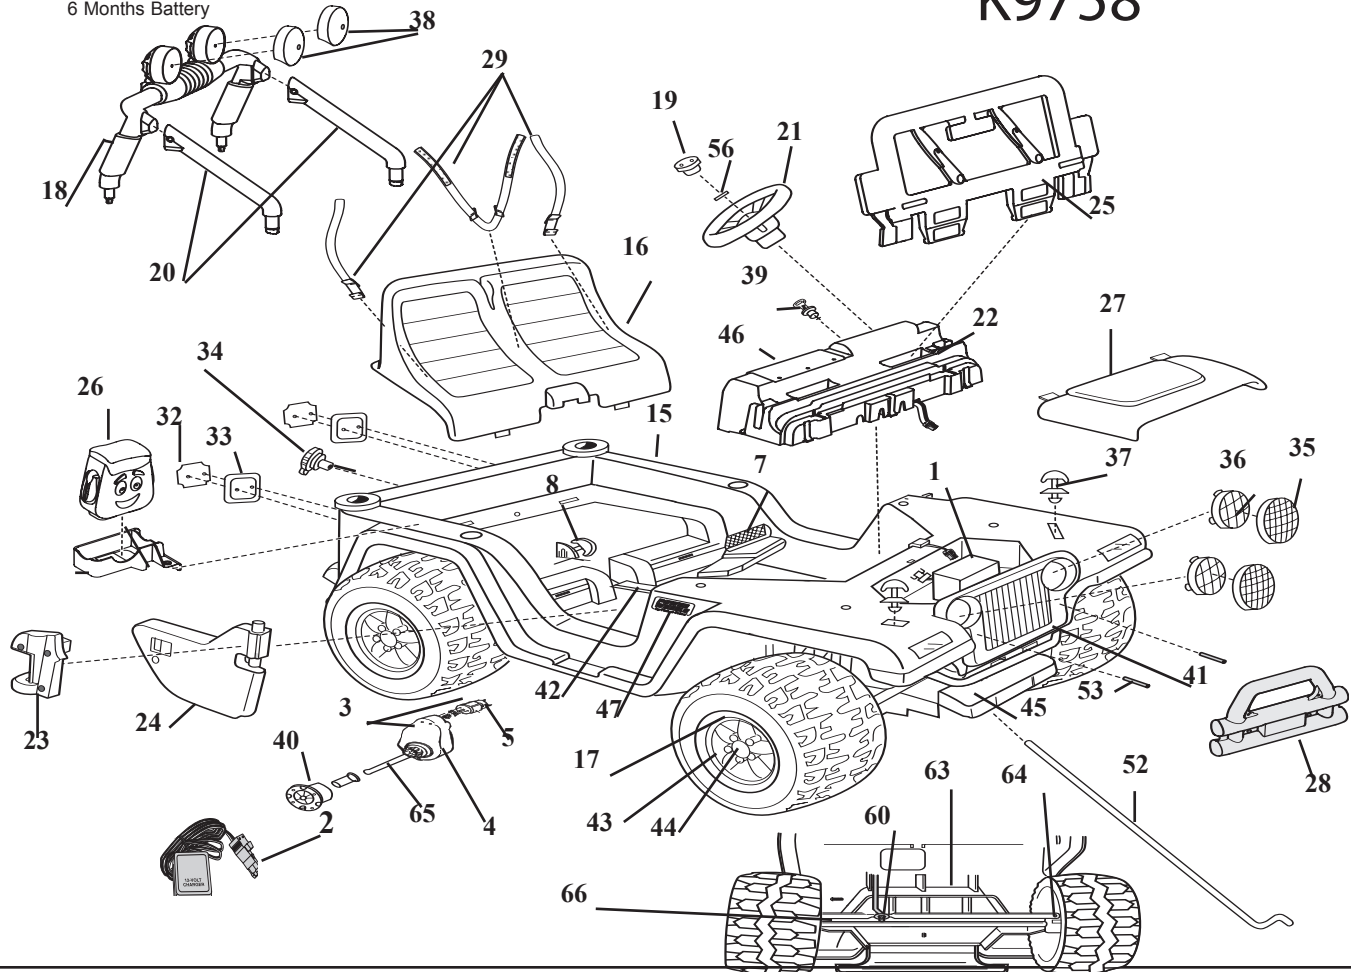

Age Range: 3+
Weight Limit: 130 lbs.
Surfaces: Grass/Concrete/
Asphalt/Hard
Speed: 2.5 For/Rev
5.0 Forward
Colors: Yellow body/Gray Seat
Intro: 2007
Suggested Retail: 199.99
Box Dimensions: 18 x 33 x 45:
67 lbs
Warranty One Year Vehicle
6 Months Battery

Rev. 7/23/07

Advanced Series 12 Volt Diego Jeep Wrangler K9758

Item No.	Description	Part No.	Qty.	Item No.	Description	Part No.	Qty.	Item No.	Description	Part No.	Qty.
Working / Electrical Parts											
1.	12V Battery	00801-0638	1	29.	Seat Belt Set	75597-5339	1	Parts Not Shown			
2.	12V Charger	00801-1480	1	32.	Taillight Lens Set	73233-2279	1	Large Parts Bag	K9758-9070	1	
3.	Motor Gearbox Assm	00968-2912	2	33.	Taillight Housing Set	73233-2759	1	Hardware Bag	K4563-9299	1	
4.	Gearbox W/out Motor	00968-2802	2	34.	Gas Cap	75598-2439	1	Owner's Manual	K9758-0920	1	
5.	Motor Pinion Assm	00968-2702	2	35.	Headlight Guard	77770-2469	2	Decal Sheet	K9758-0320	1	
6.	Main Harness Assm	C2390-9799D	1	36.	Headlight Lens	74440-2879	2	Control Switch(Shifter/Rocker)00801-0923 1			
7..	Footboard Assm	74020-9839	1	37.	Hood Latch	K4564-9559	2	Footswitch (Plunger Type) 00801-1566 1			
8.	Shifter Assm	74310-9239	1	38.	Light Cover	K9758-2169	2	.437 Cap Nut	0801-0226		
Plastic / Other Parts											
15.	Body	N/A	1	39.	Key Assembly	75840-9409	1	Battery Retainer	3800-7809	1	
16.	Seat	K9758-2319	1	40.	Driver	74460-2249	2	Door Hinge Left	H4807-2139	1	
17.	Wheel	B7659-2459	4	41.	Grill	78478-2849	1	Radio Cover w/out Screw	H4803-2369	1	
18.	Rollbar	K9758-9219	1	42.	Channel Cover	B7659-2289	1	8 x 1 Screw N/A	00801-1259	6	
19.	Steering Wheel Button	K4564-2729	1	43.	Hubcap	K4564-2469	4	10 x 3/4 Screw N/A	00801-1262	23	
20.	Rollbar Support	K9758-9379	2	44.	Hubcap Center	K9758-2679	4	8 x 4 Screw N/A	00801-0301	2	
21.	Steering Wheel	K4564-2719	1	45.	Front Module	H4807-2119	1	8-32 x 1.625 Screw N/A	00801-1276	2	
22.	Dash w/Radio	H4807-9259	1	46.	Radio	H4803-9309	1	8 x 5/8 Screw N/A	00913-1029	1	
23.	Door Hinge Right	H4807-2129	1	47.	PW Logo	00801-1503	1	8 Acorn Lock Nut N/A	00801-1277	2	
24.	Door (Bagged Left/Right)	3800-7694	1	Hardware / Metal Parts							
25.	Windshield	K9758-2619	1	52.	Steering Column	H4803-4409	1	N/A = Not Available			
26.	Backpack	K9758-9389	1	53.	Spacer N/A	78477-2069	2				
27.	Hood	B7659-2119D	1	56.	5/32 x 1 1/2 Pin	00801-1565	1				
28.	Brush Guard	K9758-2189	1	60.	8 Lock Nut N/A	00905-0117	1				
				63.	Cross Bar	75840-4409	1				
				64.	Front Axle	B7659-4519	2				
				65.	Rear Axle	B7659-4529	1				
				66.	Steering Linkage Assy.	B7659-9419D	1				

Bold and Underlined parts are to be purchased and installed by Service Centers only. These items may not be sold directly to consumers by Service Centers or Fisher-Price.