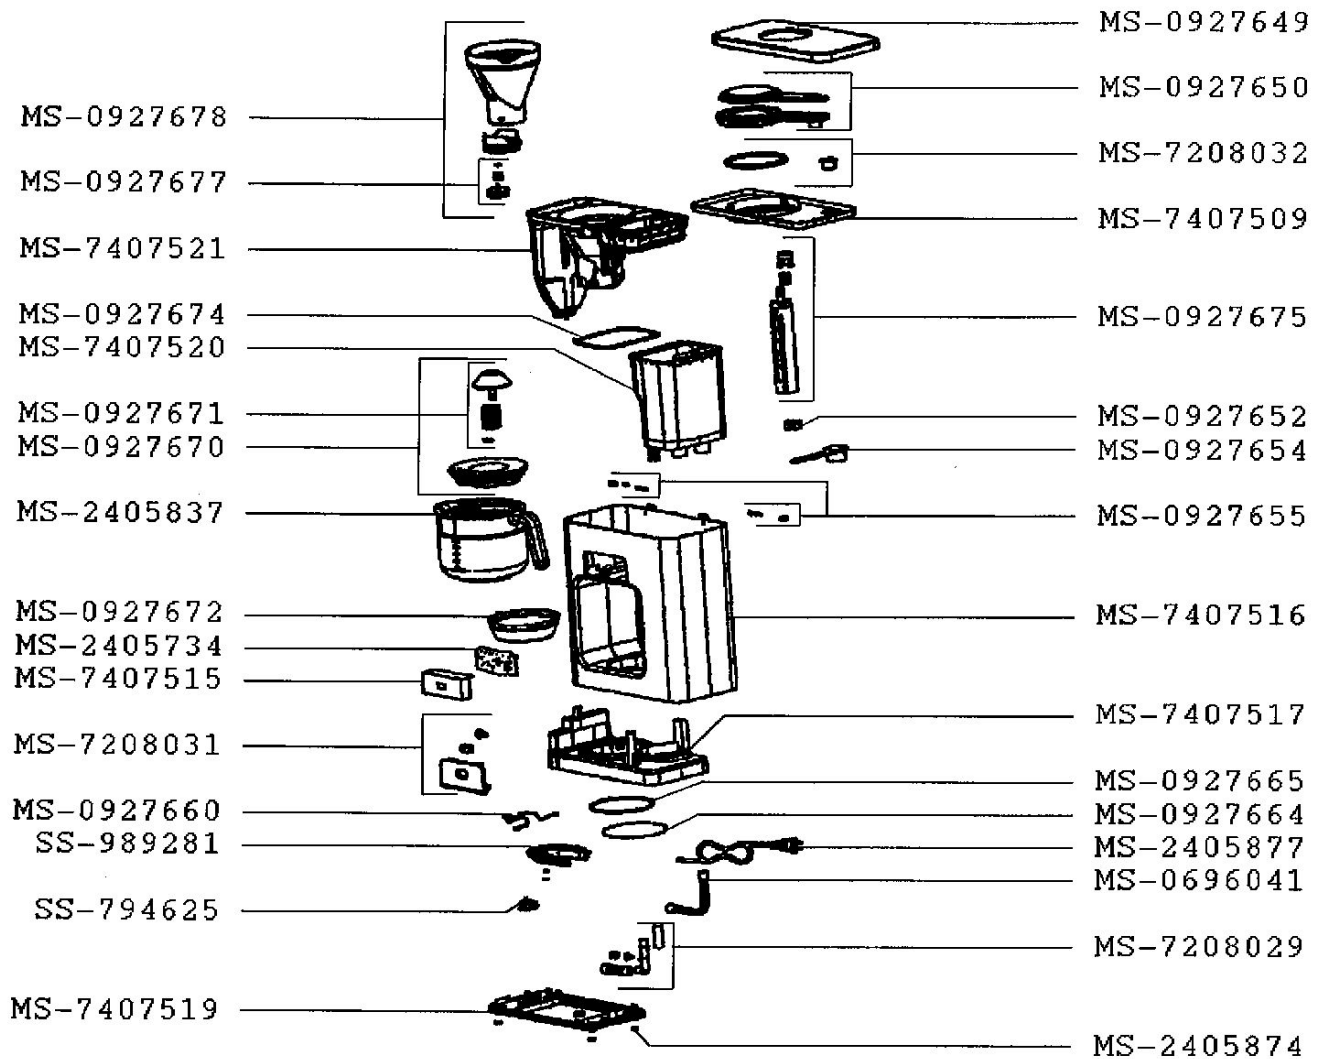

Rowenta

**COFFEE MAKER
 MORRISON**

CT8012UA

CREATION	2/1/2004	PAGE	COUNTRY	FAMILY
EDIT	4/19/2005	1/1	US	II